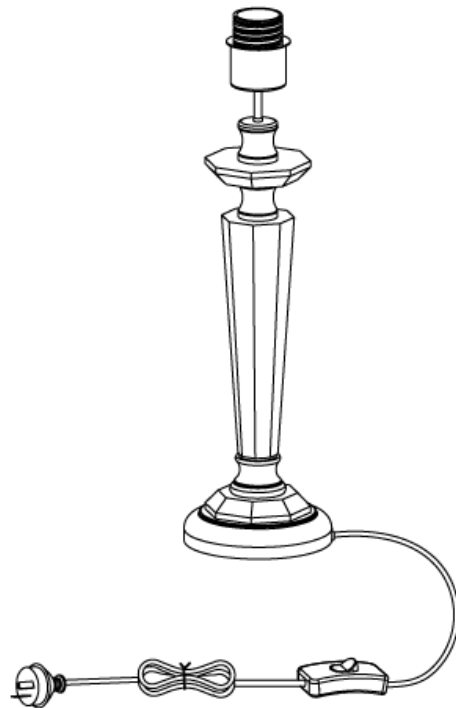

ITEMNO.:DIANA TL

240V ~ 50Hz E27 Max.25Wx1

NOTE: GLOBE NOT INCLUDED

Telbix.

- Disclaimer:
-  Tools not included
 -  Shade ring attached on lamp holder
 -  Globe(s) not included