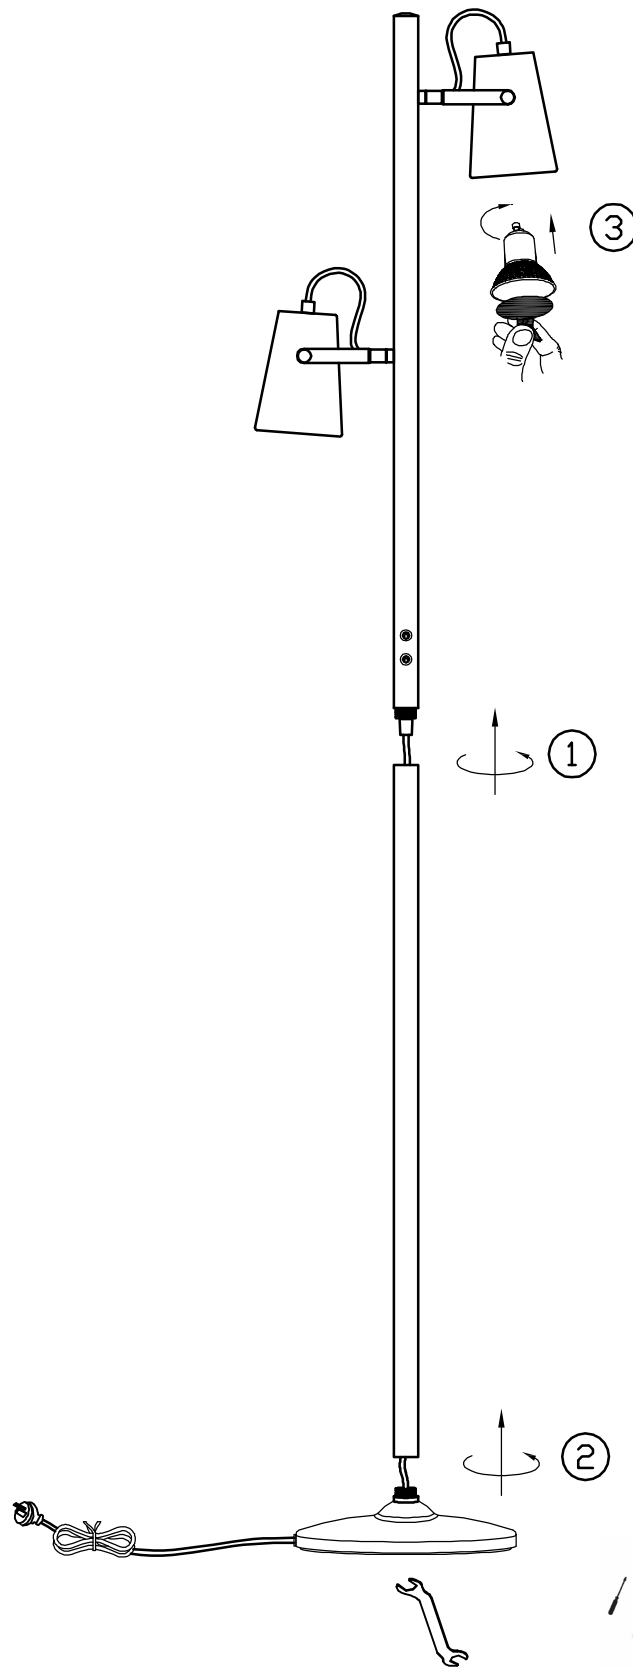

ITEM NO.: DENY FL-BK

Disclaimer:

Tools not included

Shade ring attached on lamp holder

Globe(s) not included

240V~50Hz GU10 Max.2x6W

NOTE: GLOBE NOT INCLUDED

Telbix.