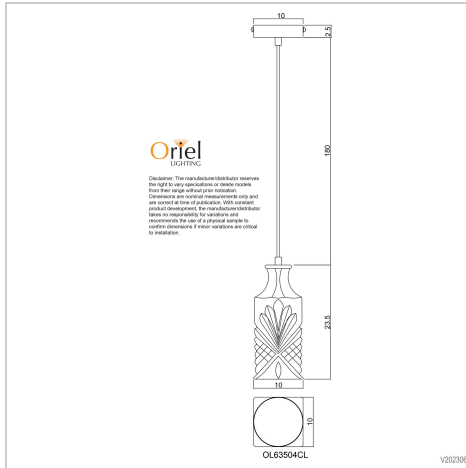

Glass/Diffuser Material	Clear
Primary Material	GLASS
IP Rating	IP20
Supplier Code	OL63504CL
UPI	9324879205641
Electrician To Install	This fitting should be installed by a licenced electrician
Warranty / Guarantee	12 Month Replacement Guarantee

Images

Unless stated, fittings do not include globes (bulbs). No representations are made as to the suitability of this product for your application. All fixed lights (other than DIY lights) should be installed by a licensed electrical contractor. Due to continuing product development, some specifications may change over time. Refer to our detailed Terms and Conditions, online at: www.oriel-lighting.com.au | Details and specifications are current at the time of printing, and with constant product development, subject to change.

(c) Oriel Lighting

quality lighting at affordable prices | specifications subject to change without notice - check the website for the latest information | www.oriel-lighting.com.au