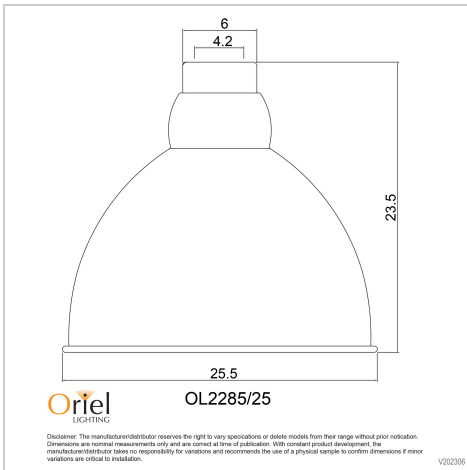

Supplier Code	OL2285/25WH
UPI	9324879224062
In The Box	1 x Shade
Electrician To Install	DIY shade – installed on existing cord set or fitting
Warranty / Guarantee	12 Month Replacement Guarantee

Images

Unless stated, fittings do not include globes (bulbs). No representations are made as to the suitability of this product for your application. All fixed lights (other than DIY lights) should be installed by a licensed electrical contractor. Due to continuing product development, some specifications may change over time. Refer to our detailed Terms and Conditions, online at: www.oriel-lighting.com.au | Details and specifications are current at the time of printing, and with constant product development, subject to change.

(c) Oriel Lighting

quality lighting at affordable prices | specifications subject to change without notice - check the website for the latest information | www.oriel-lighting.com.au