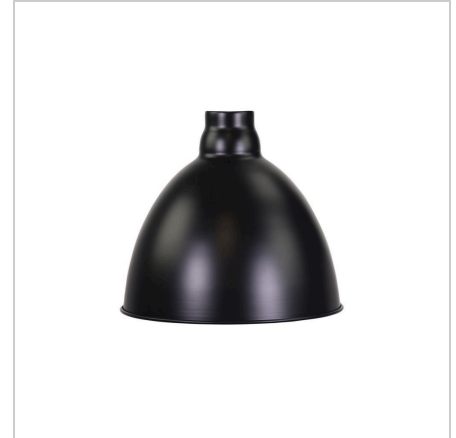

product specification

www.oriel-lighting.com.au

DAWSON.25

SKU:OL2285/25BK

Industrial style warehouse or barn shade only. Designed to fit on an E27 lampholder, looks great with our PARTI or ALBANY suspensions. White painted on the inside provides excellent light reflection. Use our shade adapter ring (OLA16/SHADE) to reduce the E27 opening to suit a B22 (Bayonet) lampholder.

Additional information

Shipping Weight	1.5 kg
Shipping Carton Dimensions	33.0 × 33.0 × 29.0 cm
Brand	Oriel Lighting
Colour	BLACK
Globe Qty	1
Globe Type	E27
Max. Wattage	60W
Globe Included	NO
Recommended Globe	A-LED-21706240
Voltage	240V
Indoor / Outdoor / Alfresco	Indoor / Alfresco
Overall Height	23.5
Overall Width	25.5
Overall Depth	25.5
Fitting Height	23.5
Fitting Diameter	25.5
Shade Fitting Type	E27 43mm