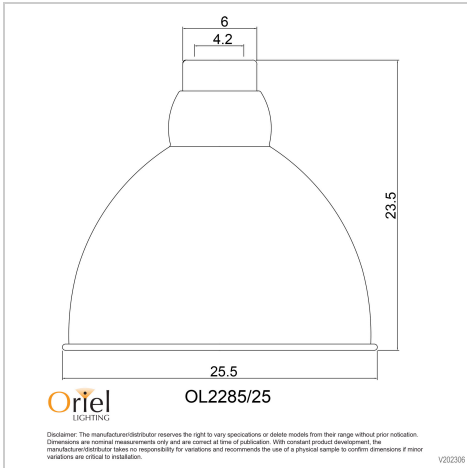

Supplier Code	OL2285/25BK
UPI	9324879224055
In The Box	1 x Shade
Electrician To Install	DIY shade – installed on existing cord set or fitting
Warranty / Guarantee	12 Month Replacement Guarantee

Images

Unless stated, fittings do not include globes (bulbs). No representations are made as to the suitability of this product for your application. All fixed lights (other than DIY lights) should be installed by a licensed electrical contractor. Due to continuing product development, some specifications may change over time. Refer to our detailed Terms and Conditions, online at: www.oriel-lighting.com.au | Details and specifications are current at the time of printing, and with constant product development, subject to change.

(c) Oriel Lighting

quality lighting at affordable prices | specifications subject to change without notice - check the website for the latest information | www.oriel-lighting.com.au