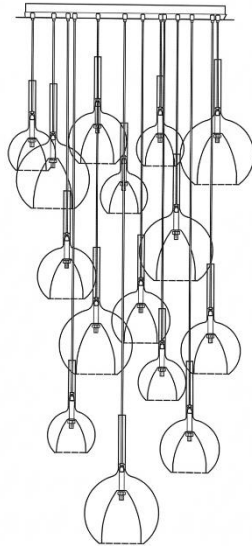

WINKA 15 Light Modern Glass Pendant (Rose Gold)

D15PR

- Finishes/ Material: Rose Gold Stainless Steel Canopy & Rose Gold Glass Shade
- Input Voltage: 220-240V
- Wattage Max: 90W (15 x 6W)
- Assembly: Install Glass Shade Required
- Approval: Standards Australia Approvals (SAA) & RCM
- IP Rating: IP20 (For Indoor Use Only)
- Warranty: 2 Years replacement warranty

Globes:

- Globe Type: G9 x 15pcs (G9 bulb not included)

Product Dimensions:

- Width: Ø750mm
- Height: Max 3500mm (Adjustable cable)
- Weight: 11kg approx.
- Canopy Size: Ø750 x H25mm

* Must be installed by a licenced electrician *