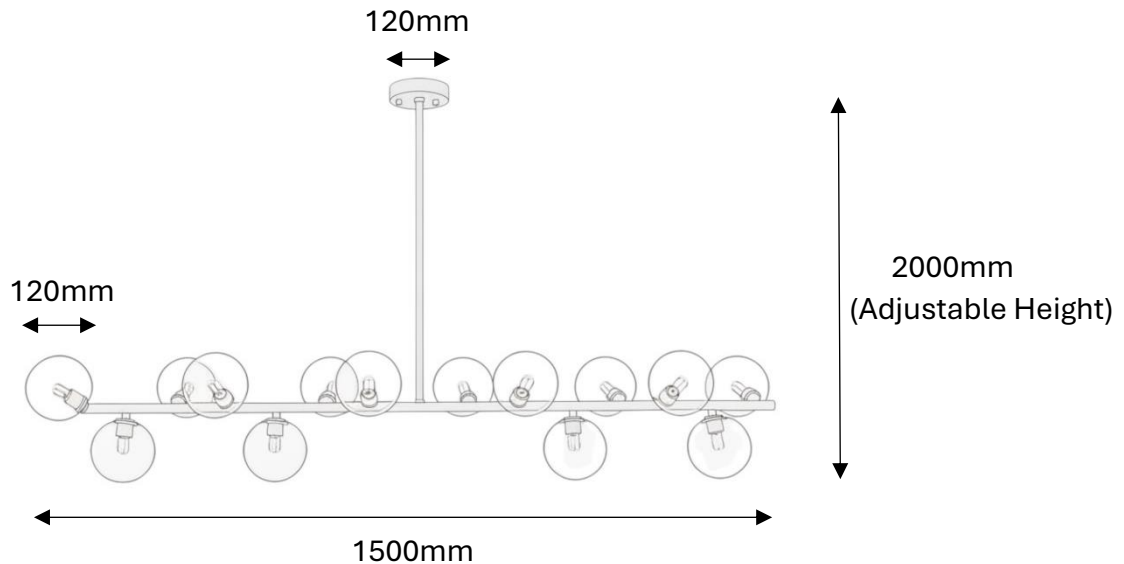

ZODO Modern Pendant 14 Light (Black)

D14PK-1500

- Finishes/ Material: Black Metal & Smoky Glass Shade
- Input Voltage: 220-240V
- Wattage Max: 84W (14 x 6W)
- Assembly: Install Glass Shade Required
- Approval: Standards Australia Approvals (SAA) & RCM
- IP Rating: IP20 (For Indoor Use Only)
- Warranty: 2 Years

Globes:

- Globe Type: G9 x 14pcs (G9 bulb not included)

Product Dimensions:

- Length: 1500mm
- Width: 250mm
- Height: Max 2000mm (Adjustable cable)
- Weight: 4.5kg approx.
- Canopy Size: Φ 120 x H25mm
- Suspension: 1800mm (Rob 600+500+400+150+150mm)
- Glass Ball Size: 120mm