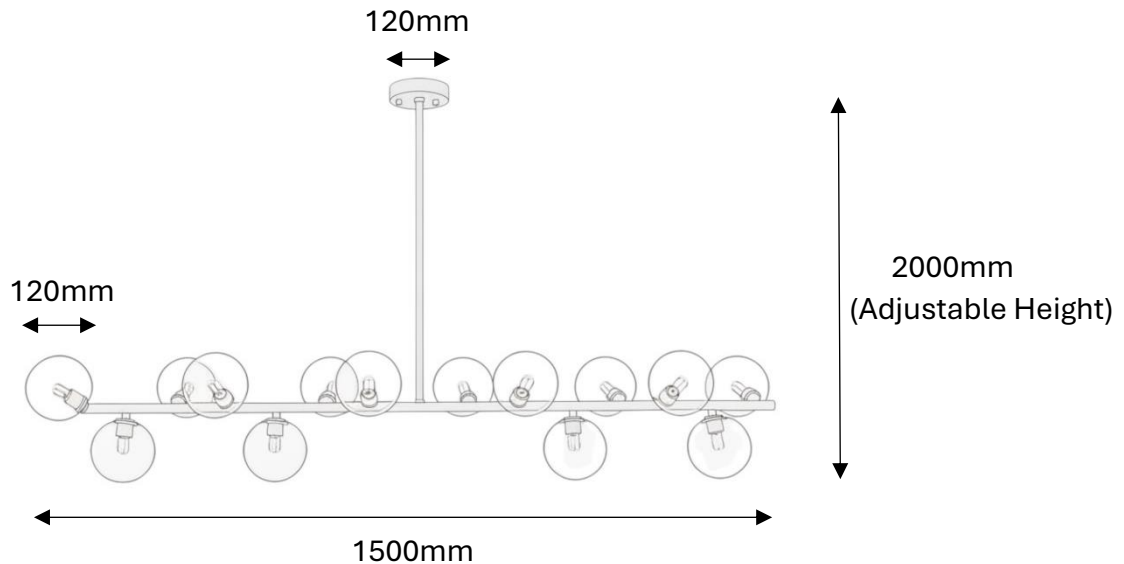

ZODO Modern Pendant 14 Light (Brass)

D14PG-1500

- Finishes/ Material: Brushed Brass Metal & Amber Glass Shade
- Input Voltage: 220-240V
- Wattage Max: 84W (14 x 6W)
- Assembly: Install Glass Shade Required
- Approval: Standards Australia Approvals (SAA) & RCM
- IP Rating: IP20 (For Indoor Use Only)
- Warranty: 2 Years

Globes:

- Globe Type: G9 x 14pcs (G9 bulb not included)

Product Dimensions:

- Length: 1500mm
- Width: 250mm
- Height: Max 2000mm (Adjustable cable)
- Weight: 4.5kg approx.
- Canopy Size: Φ 120 x H25mm
- Suspension: 1800mm (Rob 600+500+400+150+150mm)
- Glass Ball Size: 120mm