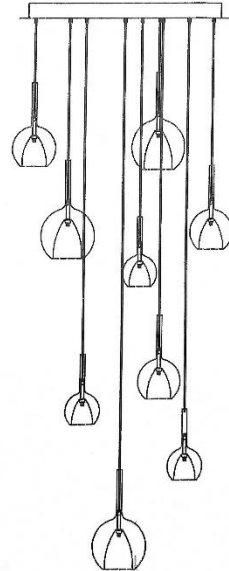

## **WINKA** 9 Light Modern Glass Pendant (Rose Gold)

D09PR

- Finishes/ Material: Rose Gold Stainless Steel Canopy & Rose Gold Glass Shade
- Input Voltage: 220-240V
- Wattage Max: 54W (9 x 6W)
- Assembly: Install Glass Shade Required
- Approval: Standards Australia Approvals (SAA) & RCM
- IP Rating: IP20 (For Indoor Use Only)
- Warranty: 2 Years replacement warranty

### **Globes:**

- Globe Type: G9 x 9pcs (G9 bulb not included)

### **Product Dimensions:**

- Width: Ø600mm
- Height: Max 2500mm (Adjustable cable)
- Weight: 7.5kg approx.
- Canopy Size: Ø600 x H25mm

\* Must be installed by a licenced electrician \*