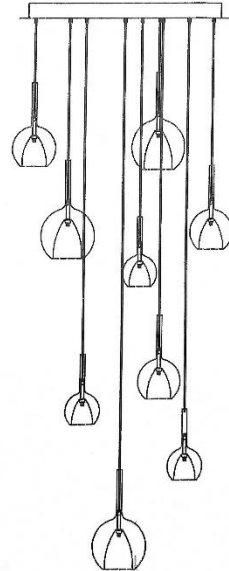

## **WINKA** 9 Light Modern Glass Pendant (Gold)

D09PG

- Finishes/ Material: Gold Stainless Steel Canopy & Gold Glass Shade
- Input Voltage: 220-240V
- Wattage Max: 54W (9 x 6W)
- Assembly: Install Glass Shade Required
- Approval: Standards Australia Approvals (SAA) & RCM
- IP Rating: IP20 (For Indoor Use Only)
- Warranty: 2 Years replacement warranty

### **Globes:**

- Globe Type: G9 x 9pcs (G9 bulb not included)

### **Product Dimensions:**

- Width: Ø600mm
- Height: Max 2500mm (Adjustable cable)
- Weight: 7.5kg approx.
- Canopy Size: Ø600 x H25mm

\* Must be installed by a licenced electrician \*