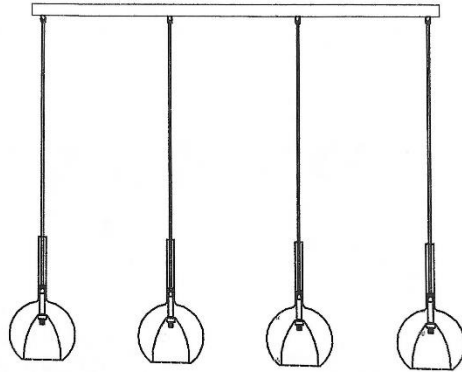

## **WINKA** 4 Light Modern Glass Pendant (Chrome)

D04PS

- Finishes/ Material: Chrome Stainless Steel Canopy & Chrome Glass Shade
- Input Voltage: 220-240V
- Wattage Max: 24W (4 x 6W)
- Assembly: Install Glass Shade Required
- Approval: Standards Australia Approvals (SAA) & RCM
- IP Rating: IP20 (For Indoor Use Only)
- Warranty: 2 Years replacement warranty

### **Globes:**

- Globe Type: G9 x 4pcs (G9 bulb not included)

### **Product Dimensions:**

- Length: 1000mm
- Width: 160mm
- Height: Max 2000mm (Adjustable cable)
- Weight: 3.5kg approx.
- Canopy Size: L1000 x W85 x H25mm
- Suspension: 2000mm cable

\* Must be installed by a licenced electrician \*