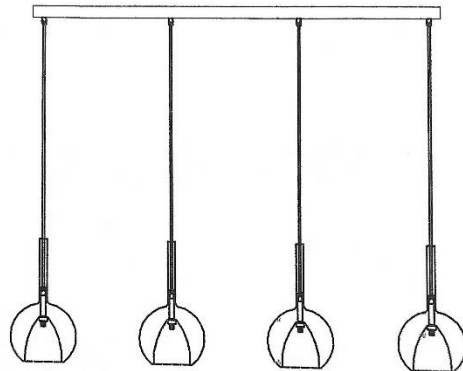

WINKA 4 Light Modern Glass Pendant (Rose Gold)

D04PR

- Finishes/ Material: Rose Gold Stainless Steel Canopy & Rose Gold Glass Shade
- Input Voltage: 220-240V
- Wattage Max: 24W (4 x 6W)
- Assembly: Install Glass Shade Required
- Approval: Standards Australia Approvals (SAA) & RCM
- IP Rating: IP20 (For Indoor Use Only)
- Warranty: 2 Years replacement warranty

Globes:

- Globe Type: G9 x 4pcs (G9 bulb not included)

Product Dimensions:

- Length: 1000mm
- Width: 160mm
- Height: Max 2000mm (Adjustable cable)
- Weight: 3.5kg approx.
- Canopy Size: L1000 x W85 x H25mm
- Suspension: 2000mm cable