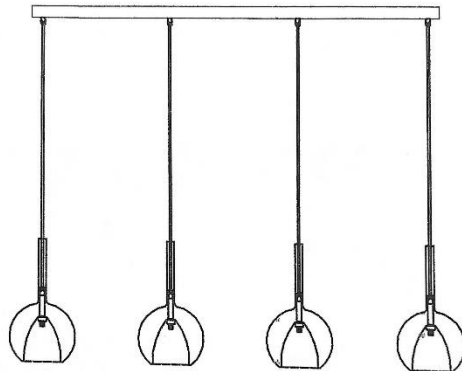

WINKA 4 Light Modern Glass Pendant (Gold)

D04PG

- Finishes/ Material: Gold Stainless Steel Canopy & Gold Glass Shade
- Input Voltage: 220-240V
- Wattage Max: 24W (4 x 6W)
- Assembly: Install Glass Shade Required
- Approval: Standards Australia Approvals (SAA) & RCM
- IP Rating: IP20 (For Indoor Use Only)
- Warranty: 2 Years replacement warranty

Globes:

- Globe Type: G9 x 4pcs (G9 bulb not included)

Product Dimensions:

- Length: 1000mm
- Width: 160mm
- Height: Max 2000mm (Adjustable cable)
- Weight: 3.5kg approx.
- Canopy Size: L1000 x W85 x H25mm
- Suspension: 2000mm cable