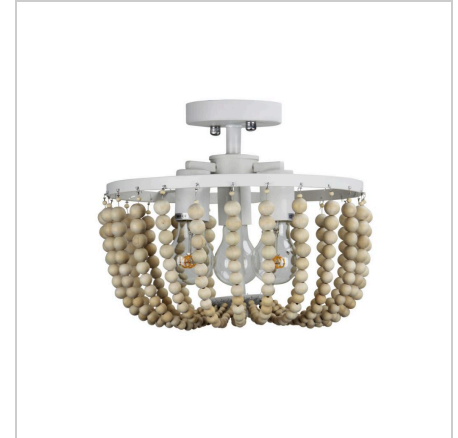

## Cascara CTC

SKU:OL64356/3NAT

Coastal meets Hamptons charm with this new addition to our lighting range. This Cascara is simply designed to sit closer to a lower ceiling. Natural timber beads cascade gently, over the antique white frame. Nice choice for living or bedrooms.

### Additional information

<b>Shipping Weight</b>	1.9 kg
<b>Shipping Carton Dimensions</b>	26.0 × 35.0 × 35.0 cm
<b>Brand</b>	Oriel Lighting
<b>Colour</b>	Wood
<b>Finish</b>	Natural
<b>Globe Qty</b>	3
<b>Globe Type</b>	E27
<b>Max. Wattage</b>	42W
<b>Globe Included</b>	NO
<b>Recommended Globe</b>	A-LED-21104227
<b>Voltage</b>	240V
<b>Indoor / Outdoor / Alfresco</b>	Indoor
<b>Overall Height</b>	27
<b>Overall Width</b>	33
<b>Overall Depth</b>	33
<b>Fitting Height</b>	27
<b>Fitting Canopy</b>	12