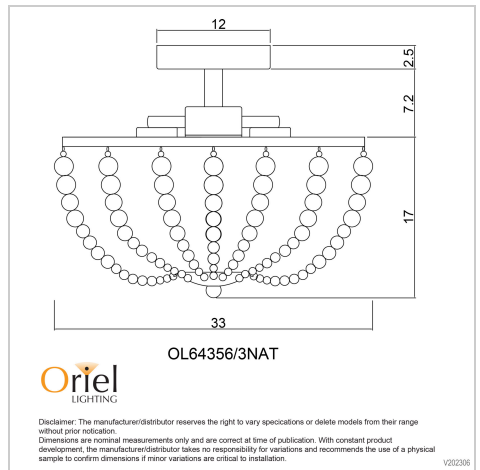

Fitting Diameter	33
Fitting Material	Wood
IP Rating	IP20
PLU	76193
Supplier Code	OL64356/3NAT
UPI	9324879220194
Electrician To Install	This fitting should be installed by a licenced electrician
Warranty / Guarantee	12 Month Replacement Guarantee

Images

Unless stated, fittings do not include globes (bulbs). No representations are made as to the suitability of this product for your application. All fixed lights (other than DIY lights) should be installed by a licensed electrical contractor. Due to continuing product development, some specifications may change over time. Refer to our detailed Terms and Conditions, online at: www.oriel-lighting.com.au | Details and specifications are current at the time of printing, and with constant product development, subject to change.

(c) Oriel Lighting

quality lighting at affordable prices | specifications subject to change without notice - check the website for the latest information | www.oriel-lighting.com.au