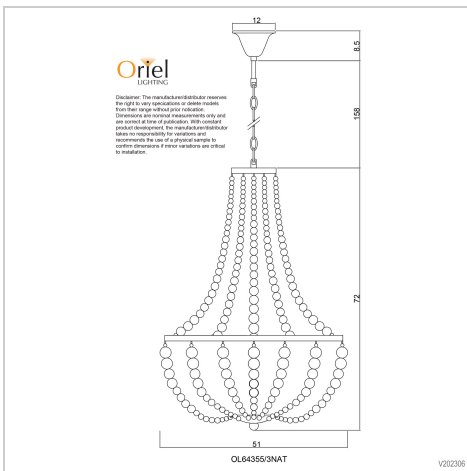

Fitting Diameter	50
Fitting Suspension	150
Fitting Material	Wood
Cord / Wire Material	CLEAR PVC
IP Rating	IP20
PLU	76192
Supplier Code	OL64355/3NAT
UPI	9324879220187
Electrician To Install	This fitting should be installed by a licenced electrician
Warranty / Guarantee	12 Month Replacement Guarantee

Images

Unless stated, fittings do not include globes (bulbs). No representations are made as to the suitability of this product for your application. All fixed lights (other than DIY lights) should be installed by a licensed electrical contractor. Due to continuing product development, some specifications may change over time. Refer to our detailed Terms and Conditions, online at: www.oriel-lighting.com.au | Details and specifications are current at the time of printing, and with constant product development, subject to change.

(c) Oriel Lighting

quality lighting at affordable prices | specifications subject to change without notice - check the website for the latest information | www.oriel-lighting.com.au