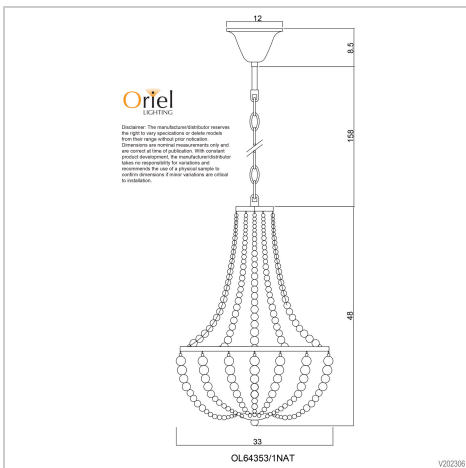

Fitting Diameter	33
Fitting Suspension	150
Fitting Material	Off White Metalware
Cord / Wire Material	CLEAR PVC
Primary Material	Wood
IP Rating	IP20
PLU	76191
Supplier Code	OL64353/1NAT
UPI	9324879220170
Electrician To Install	This fitting should be installed by a licenced electrician
Warranty / Guarantee	12 Month Replacement Guarantee

Images

Unless stated, fittings do not include globes (bulbs). No representations are made as to the suitability of this product for your application. All fixed lights (other than DIY lights) should be installed by a licensed electrical contractor. Due to continuing product development, some specifications may change over time. Refer to our detailed Terms and Conditions, online at: www.ortel-lighting.com.au | Details and specifications are current at the time of printing, and with constant product development, subject to change.

(c) Ortel Lighting