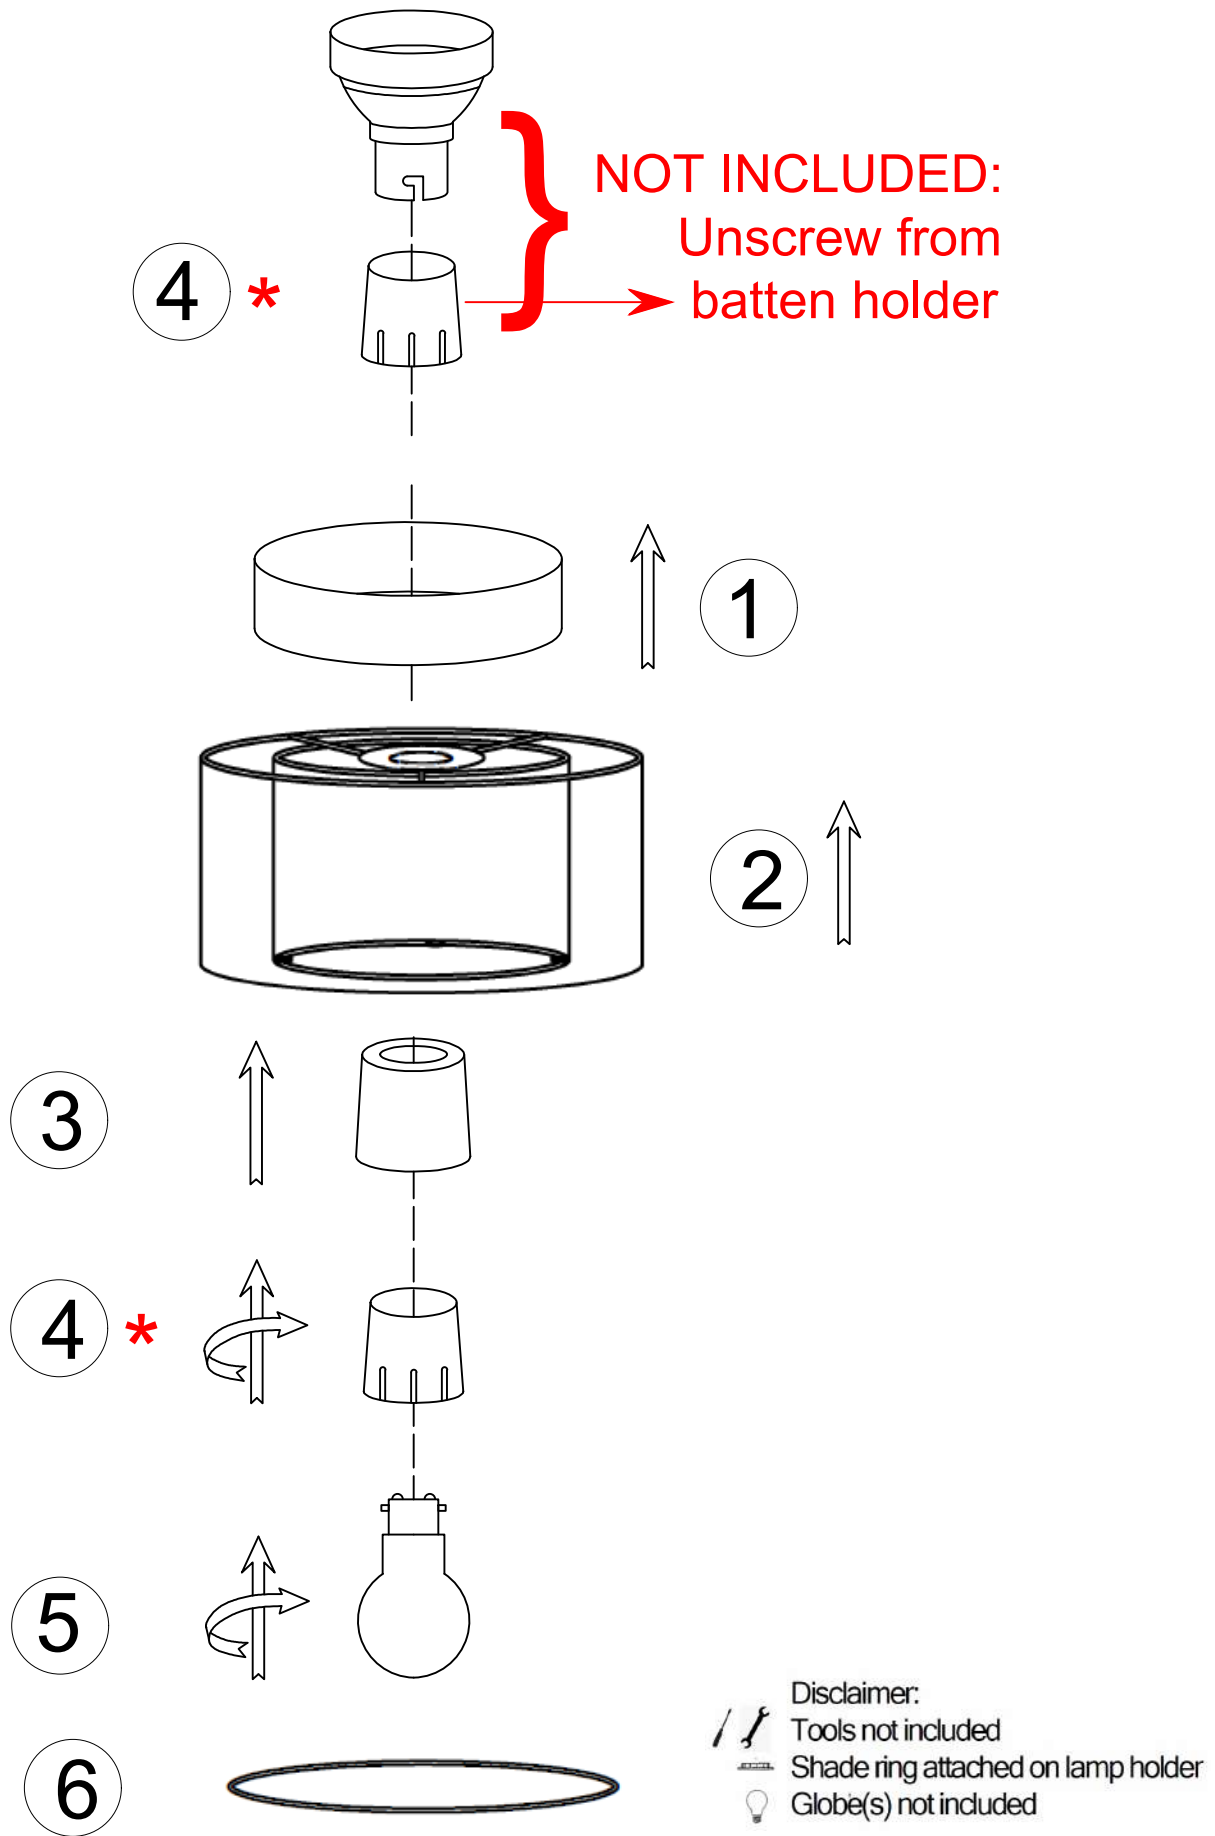

ITEM NO.:CUSCO BF

240V ~ 50Hz B22 Max.60W x1

NOTE: GLOBE NOT INCLUDED

Telbix.