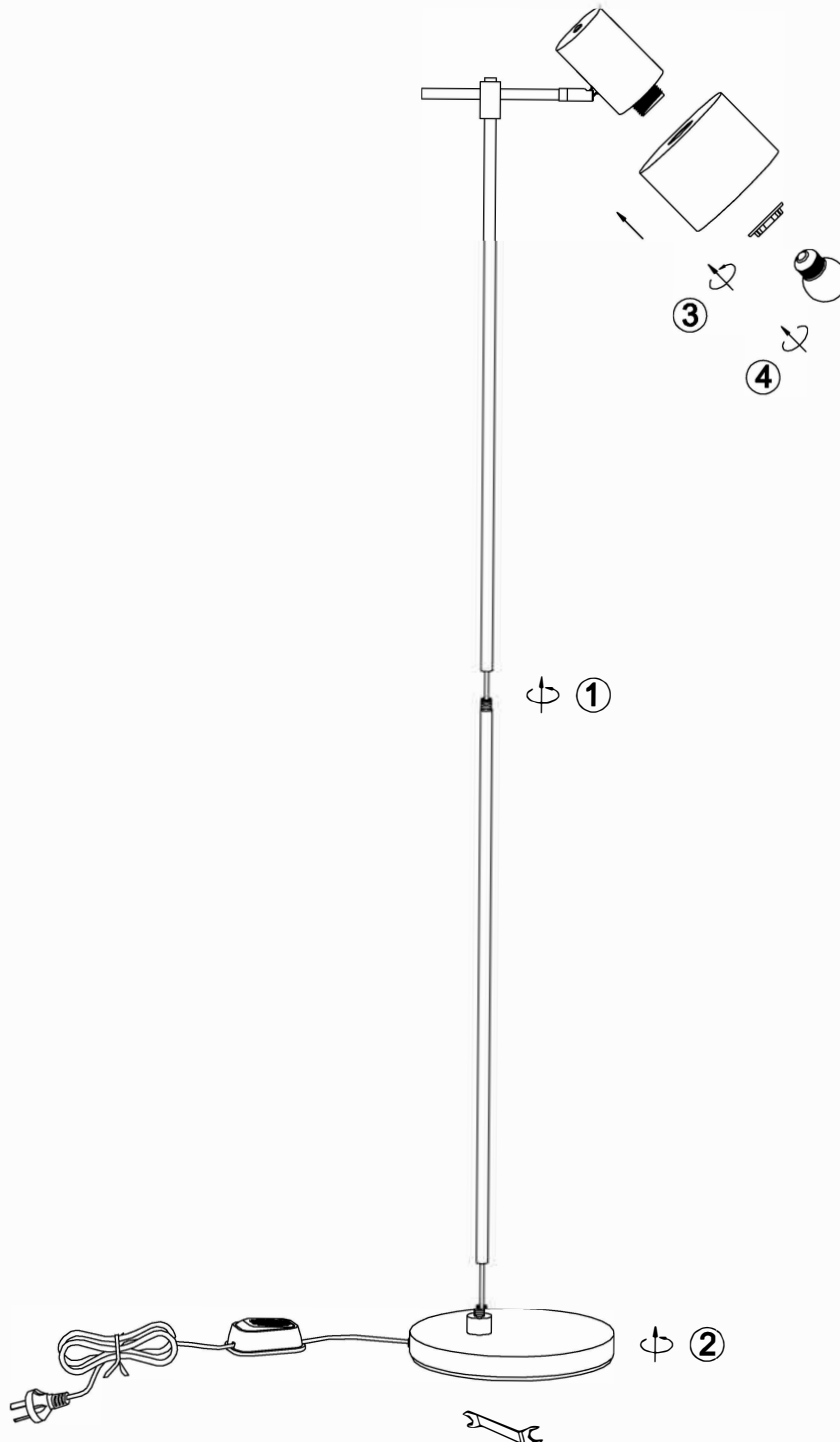

# ITEM NO.: CROSET FL

240V~50Hz E27 MAX. 60W

NOTE: GLOBE NOT INCLUDED

**Telbix.**

- Disclaimer:
-  Tools not included
  -  Shade ring attached on lamp holder
  -  Globe(s) not included