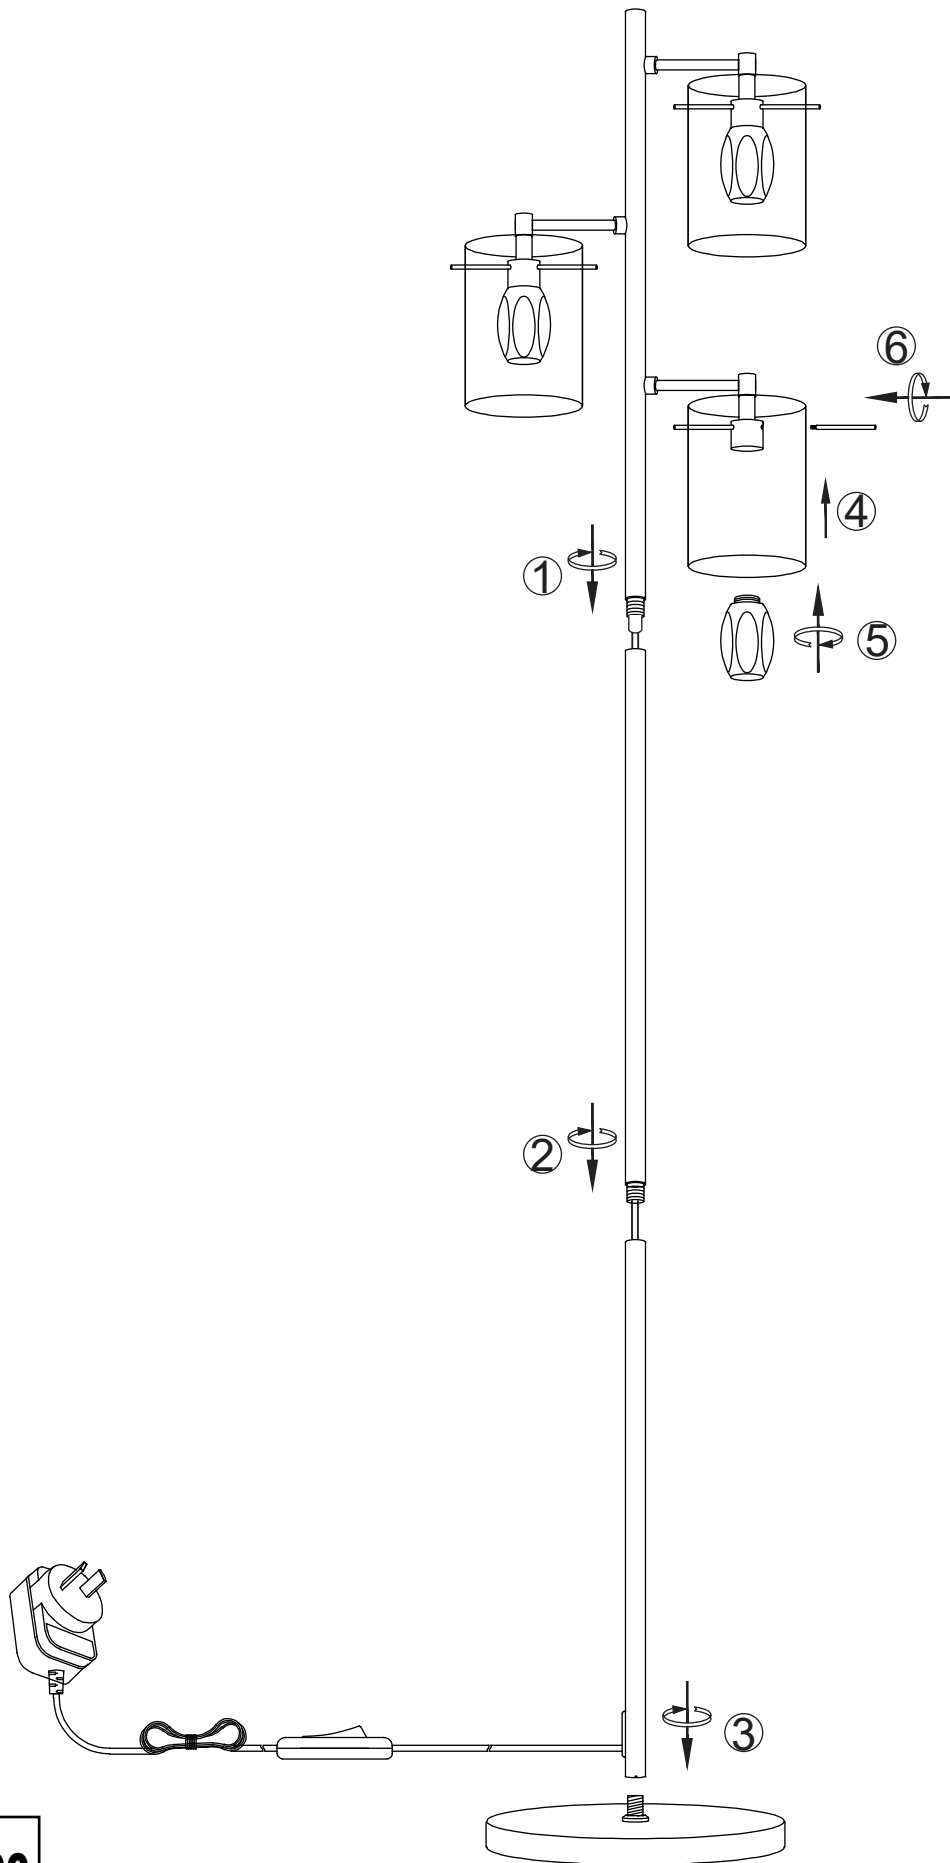

ITEM NO.: CREVIL FL3

IP20

240V ~ 50Hz LED 10W 4000K

Telbix.

NON-DIM