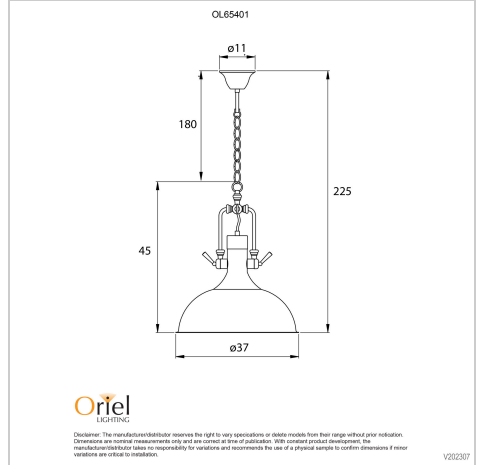

Primary Material	METAL
IP Rating	IP20
Supplier Code	OL65401BK
UPI	9324879206211
Electrician To Install	This fitting should be installed by a licenced electrician
Warranty / Guarantee	12 Month Replacement Guarantee

Images

Unless stated, fittings do not include globes (bulbs). No representations are made as to the suitability of this product for your application. All fixed lights (other than DIY lights) should be installed by a licensed electrical contractor. Due to continuing product development, some specifications may change over time. Refer to our detailed Terms and Conditions, online at: www.oriel-lighting.com.au | Details and specifications are current at the time of printing, and with constant product development, subject to change.

(c) Oriel Lighting

quality lighting at affordable prices | specifications subject to change without notice - check the website for the latest information | www.oriel-lighting.com.au