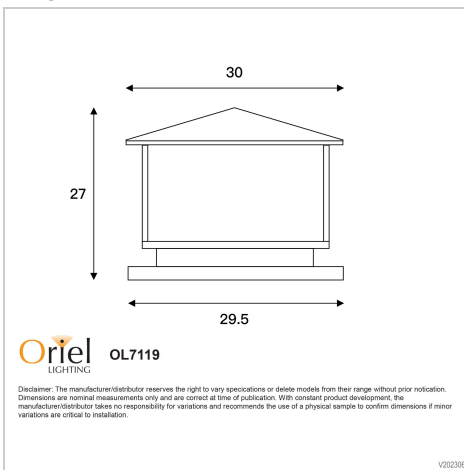

Fitting Material	METAL
Glass/Diffuser Material	GLASS
Primary Material	ALUMINIUM
IP Rating	IP44
Supplier Code	OL7119GP
UPI	9324879215763
Electrician To Install	This fitting should be installed by a licenced electrician
Warranty / Guarantee	12 Month Replacement Guarantee

Images

Unless stated, fittings do not include globes (bulbs). No representations are made as to the suitability of this product for your application. All fixed lights (other than DIY lights) should be installed by a licensed electrical contractor. Due to continuing product development, some specifications may change over time. Refer to our detailed Terms and Conditions, online at: www.oriel-lighting.com.au | Details and specifications are current at the time of printing, and with constant product development, subject to change.

(c) Oriel Lighting

quality lighting at affordable prices | specifications subject to change without notice - check the website for the latest information | www.oriel-lighting.com.au