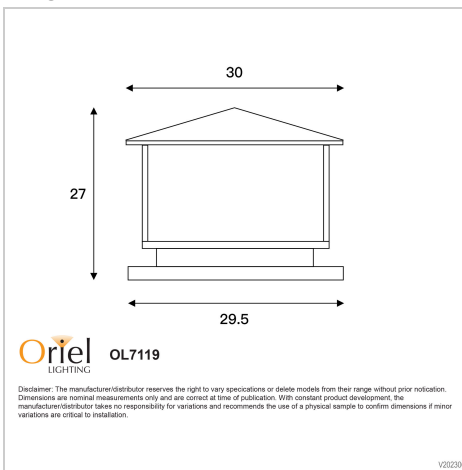

Fitting Material	METAL
Glass/Diffuser Material	GLASS
Primary Material	ALUMINIUM
IP Rating	IP44
Supplier Code	OL7119BK
UPI	9324879207454
Electrician To Install	This fitting should be installed by a licenced electrician
Warranty / Guarantee	12 Month Replacement Guarantee

Images

Unless stated, fittings do not include globes (bulbs). No representations are made as to the suitability of this product for your application. All fixed lights (other than DIY lights) should be installed by a licensed electrical contractor. Due to continuing product development, some specifications may change over time. Refer to our detailed Terms and Conditions, online at: www.oriel-lighting.com.au | Details and specifications are current at the time of printing, and with constant product development, subject to change.

(c) Oriel Lighting

quality lighting at affordable prices | specifications subject to change without notice - check the website for the latest information | www.oriel-lighting.com.au