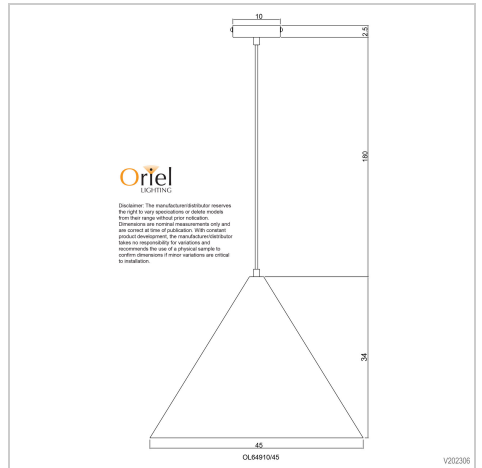

Fitting Diameter	45
Fitting Suspension	180
Fitting Material	METAL
Cord / Wire Material	Black Cloth
Primary Material	METAL
IP Rating	IP20
PLU	76448
Supplier Code	OL64910/45WH
UPI	9324879223492
In The Box	1 x pendant light
Electrician To Install	This fitting should be installed by a licenced electrician
Warranty / Guarantee	12 Month Replacement Guarantee

Images

Unless stated, fittings do not include globes (bulbs). No representations are made as to the suitability of this product for your application. All fixed lights (other than DIY lights) should be installed by a licensed electrical contractor. Due to continuing product development, some specifications may change over time. Refer to our detailed Terms and Conditions, online at: www.oriel-lighting.com.au | Details and specifications are current at the time of printing, and with constant product development, subject to change.

(c) Oriel Lighting

quality lighting at affordable prices | specifications subject to change without notice - check the website for the latest information | www.oriel-lighting.com.au