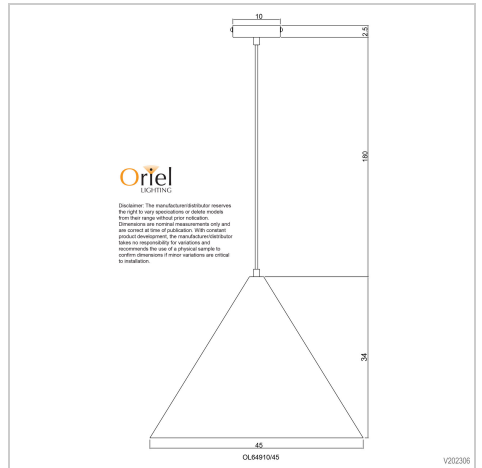

Fitting Diameter	45
Fitting Suspension	180
Fitting Material	METAL
Cord / Wire Material	Black Cloth
Primary Material	METAL
IP Rating	IP20
PLU	76447
Supplier Code	OL64910/45BK
UPI	9324879223485
In The Box	1 x pendant light
Electrician To Install	This fitting should be installed by a licenced electrician
Warranty / Guarantee	12 Month Replacement Guarantee

Images

Unless stated, fittings do not include globes (bulbs). No representations are made as to the suitability of this product for your application. All fixed lights (other than DIY lights) should be installed by a licensed electrical contractor. Due to continuing product development, some specifications may change over time. Refer to our detailed Terms and Conditions, online at: www.oriel-lighting.com.au | Details and specifications are current at the time of printing, and with constant product development, subject to change.

(c) Oriel Lighting

quality lighting at affordable prices | specifications subject to change without notice - check the website for the latest information | www.oriel-lighting.com.au