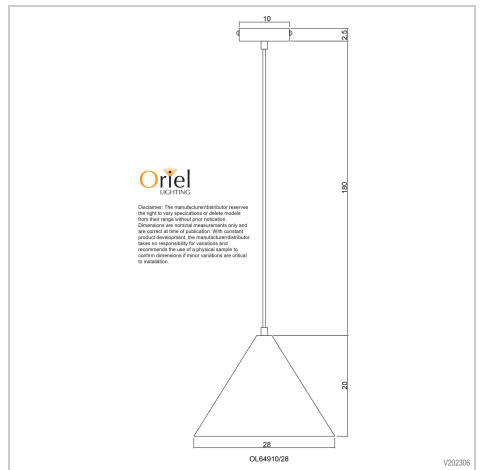

Fitting Diameter	28
Fitting Suspension	180
Fitting Material	METAL
Cord / Wire Material	White Cloth
Primary Material	METAL
IP Rating	IP20
PLU	76446
Supplier Code	OL64910/28WH
UPI	9324879223478
In The Box	1 x pendant light
Electrician To Install	This fitting should be installed by a licenced electrician
Warranty / Guarantee	12 Month Replacement Guarantee

Images

Unless stated, fittings do not include globes (bulbs). No representations are made as to the suitability of this product for your application. All fixed lights (other than DIY lights) should be installed by a licensed electrical contractor. Due to continuing product development, some specifications may change over time. Refer to our detailed Terms and Conditions, online at: www.oriel-lighting.com.au | Details and specifications are current at the time of printing, and with constant product development, subject to change.

(c) Oriel Lighting

quality lighting at affordable prices | specifications subject to change without notice - check the website for the latest information | www.oriel-lighting.com.au