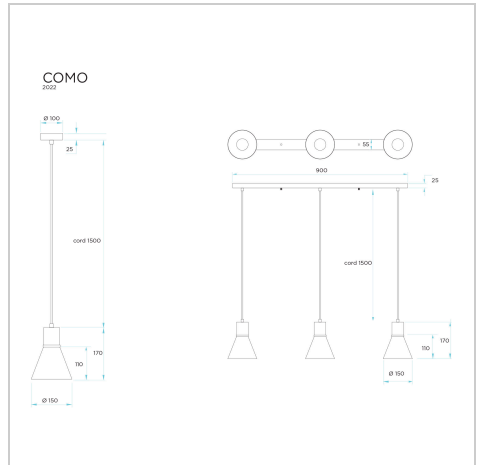

Fitting Suspension	150
Fitting Material	METAL
Glass/Diffuser Material	Metal
Cord / Wire Material	BLACK PVC
Primary Material	METAL
IP Rating	IP20
Dimmable	Yes
Supplier Code	OL67513AB
UPI	9324879217903
Electrician To Install	This fitting should be installed by a licenced electrician
Warranty / Guarantee	12 Month Replacement Guarantee

Images

Unless stated, fittings do not include globes (bulbs). No representations are made as to the suitability of this product for your application. All fixed lights (other than DIY lights) should be installed by a licensed electrical contractor. Due to continuing product development, some specifications may change over time. Refer to our detailed Terms and Conditions, online at: www.orient-lighting.com.au | Details and specifications are current at the time of printing, and with constant product development, subject to change.

(c) Orient Lighting

quality lighting at affordable prices | specifications subject to change without notice - check the website for the latest information | www.orient-lighting.com.au