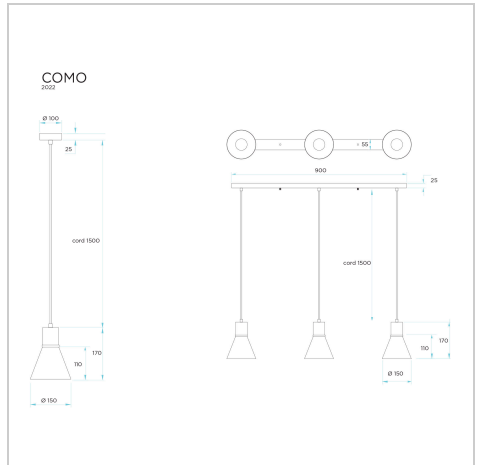

Fitting Suspension	150
Fitting Material	METAL
Glass/Diffuser Material	Metal
Cord / Wire Material	BLACK PVC
Primary Material	METAL
IP Rating	IP20
Dimmable	Yes
Supplier Code	OL67513BC
UPI	9324879218023
Electrician To Install	This fitting should be installed by a licenced electrician
Warranty / Guarantee	12 Month Replacement Guarantee

Images

Unless stated, fittings do not include globes (bulbs). No representations are made as to the suitability of this product for your application. All fixed lights (other than DIY lights) should be installed by a licensed electrical contractor. Due to continuing product development, some specifications may change over time. Refer to our detailed Terms and Conditions, online at: www.orient-lighting.com.au | Details and specifications are current at the time of printing, and with constant product development, subject to change.

(c) Orient Lighting

quality lighting at affordable prices | specifications subject to change without notice - check the website for the latest information | www.orient-lighting.com.au