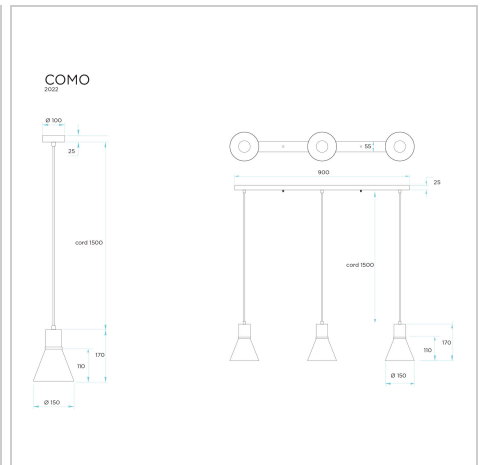

Fitting Suspension	150
Fitting Material	METAL
Glass/Diffuser Material	Metal
Cord / Wire Material	BLACK PVC
Primary Material	METAL
IP Rating	IP20
Dimmable	Yes
Supplier Code	OL67511BC
UPI	9324879218016
Electrician To Install	This fitting should be installed by a licenced electrician
Warranty / Guarantee	12 Month Replacement Guarantee

Images

Unless stated, fittings do not include globes (bulbs). No representations are made as to the suitability of this product for your application. All fixed lights (other than DIY lights) should be installed by a licensed electrical contractor. Due to continuing product development, some specifications may change over time. Refer to our detailed Terms and Conditions, online at: www.orient-lighting.com.au | Details and specifications are current at the time of printing, and with constant product development, subject to change.

(c) Oriel Lighting

quality lighting at affordable prices | specifications subject to change without notice - check the website for the latest information | www.orient-lighting.com.au