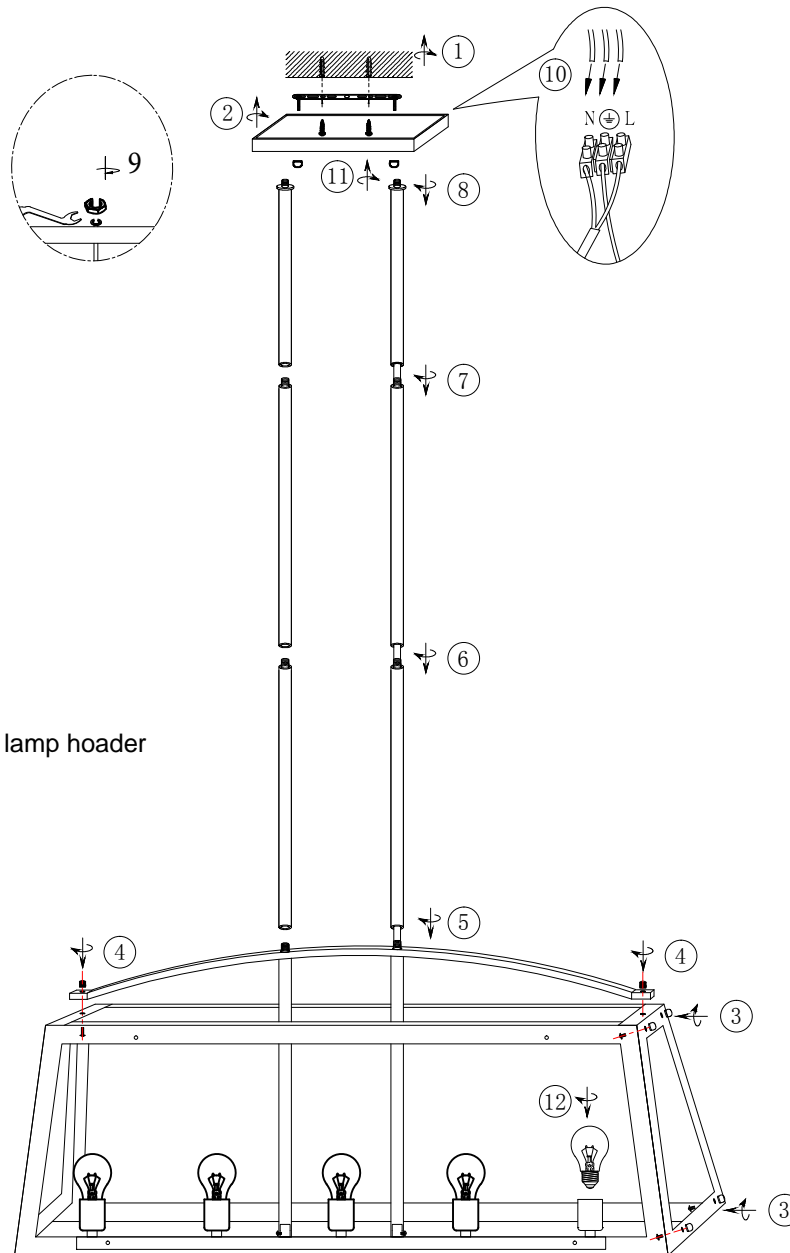

# ITEM NO.:COLAIR PE5

Disclaimer:

Tools not included

Shade ring attached on lamp holder

Globe(S) not included

**Telbix.**

240V ~ 50Hz E27Max.25Wx5

NOTE:GLOBE NOT INCLUDED