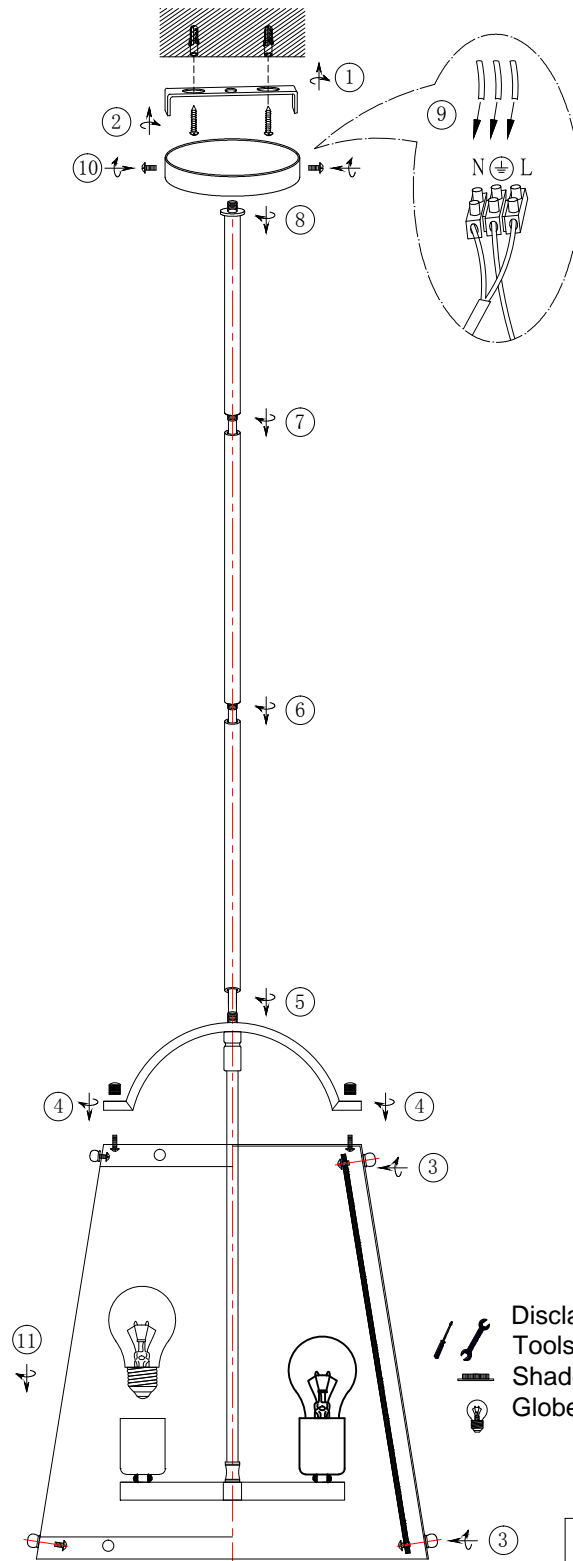

ITEM NO.:COLAIR PE4

240V ~ 50Hz E27 Max.25Wx4

NOTE:GLOBE NOT INCLUDED

IMPORTANT
Must be installed by
a qualified electrical
contractor.
install in accordance
with AS/NZ3000

Telbix.