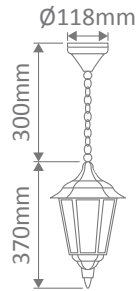

Chester Multiple Application Exterior Light

CHESTER-PDT

Diagrams / Additional