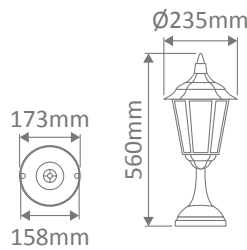

CHESTER-PILLAR

Diagrams / Additional

Order Code:	Colour	Globe
14984		1xB22
14985		1xB22
14986		1xB22
14987		1xB22
14989		1xB22