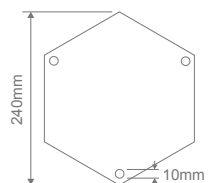

- Wall Bracket
- Pillar Mount
- Post Top
- Pendant
- Single Head on Post (1.32m, 1.96m, 2.37m)
- Twin Head on Post (1.49m, 2.11m, 2.47m, 2.4m "Curved Arm")
- Triple Head on Post (2.47m, 2.4m "Curved Arm")

CHESTER-1P-1.32M

Diagrams / Additional

Order Code:	Colour	Globe
14990		2xB22
14991		2xB22
14992		2xB22
14993		2xB22
14995		2xB22

CHESTER-2P-1.49M

Diagrams / Additional

Order Code:	Colour	Globe
14996		2xB22
14997		2xB22
14998		2xB22
14999		2xB22
15001		2xB22