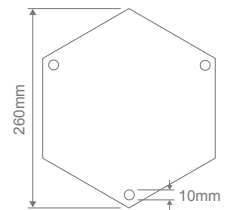

- Wall Bracket
- Pillar Mount
- Post Top
- Pendant
- Single Head on Post (1.32m, 1.96m, 2.37m)
- Twin Head on Post (1.49m, 2.11m, 2.47m, 2.4m "Curved Arm")
- Triple Head on Post (2.47m, 2.4m "Curved Arm")

Order Code:	Colour	Globe
15009		2xB22
15013		2xB22
15008		2xB22
15011		2xB22
15010		2xB22

CHESTER-1P-2.37M

Diagrams / Additional

Order Code:	Colour	Globe
15015		1xB22
15019		1xB22
15014		1xB22
15017		1xB22
15016		1xB22

Chester Multiple Application Exterior Light

CHESTER-2P-2.47M

Diagrams / Additional

Order Code:	Colour	Globe
15020		2xB22
15021		2xB22
15022		2xB22
15023		2xB22
15025		2xB22

CHESTER-3P-2.47M

Diagrams / Additional

Order Code:	Colour	Globe
15026		3xB22
15027		3xB22
15028		3xB22
15029		3xB22
15031		3xB22

CHESTER-2P-2.4M

Diagrams / Additional

Order Code:	Colour	Globe
15050		2xB22
15051		2xB22
15052		2xB22
15053		2xB22
15055		2xB22