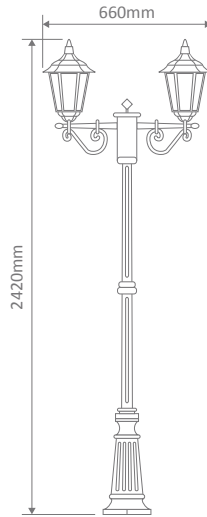

Chester Multiple Application Exterior Light

CHESTER-2P-2.47M

Diagrams / Additional