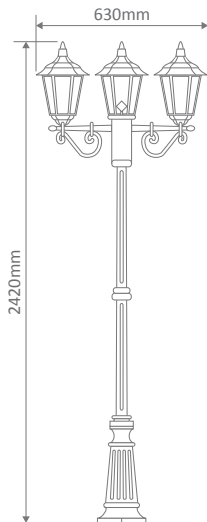

- Wall Bracket
- Pillar Mount
- Post Top
- Pendant
- Single Head on Post (1.32m, 1.96m, 2.37m)
- Twin Head on Post (1.49m, 2.11m, 2.47m, 2.4m "Curved Arm")
- Triple Head on Post (2.47m, 2.4m "Curved Arm")

Order Code:	Colour	Globe
15009		2xB22
15013		2xB22
15008		2xB22
15011		2xB22
15010		2xB22

CHESTER-1P-2.37M

Diagrams / Additional

Order Code:	Colour	Globe
15015		1xB22
15019		1xB22
15014		1xB22
15017		1xB22
15016		1xB22

Chester Multiple Application Exterior Light

CHESTER-2P-2.47M

Diagrams / Additional

Order Code:	Colour	Globe
15020		2xB22
15021		2xB22
15022		2xB22
15023		2xB22
15025		2xB22

CHESTER-3P-2.47M

Diagrams / Additional

Order Code:	Colour	Globe
15026		3xB22
15027		3xB22
15028		3xB22
15029		3xB22
15031		3xB22

CHESTER-2P-2.4M

Diagrams / Additional

Order Code:	Colour	Globe
15050		2xB22
15051		2xB22
15052		2xB22
15053		2xB22
15055		2xB22