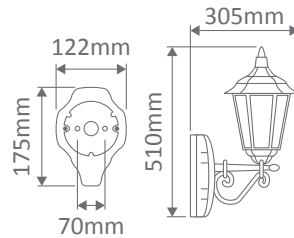

- Wall Bracket
- Pillar Mount
- Post Top
- Pendant
- Single Head on Post (1.32m, 1.96m, 2.37m)
- Twin Head on Post (1.49m, 2.11m, 2.47m, 2.4m "Curved Arm")
- Triple Head on Post (2.47m, 2.4m "Curved Arm")

Specification Features

Input Voltage:	240V
IP rating (IP):	43
Requires:	Lamp

CHESTER-WB-S-UP

Straight Arm Facing Up

Diagrams / Additional

Order Code:	Colour	Globe
14972	Beige	1xB22
14973	Black	1xB22
14974	Burgundy	1xB22
14975	Green	1xB22
14977	White	1xB22