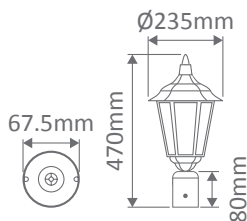

CHESTER-PTOP

Diagrams / Additional

Order Code:	Colour	Globe
15032		1xB22
15033		1xB22
15034		1xB22
15035		1xB22
15037		1xB22