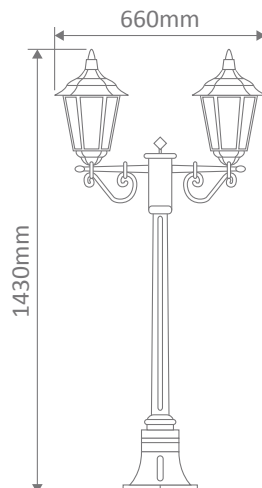

- Wall Bracket
- Pillar Mount
- Post Top
- Pendant
- Single Head on Post (1.32m, 1.96m, 2.37m)
- Twin Head on Post (1.49m, 2.11m, 2.47m, 2.4m "Curved Arm")
- Triple Head on Post (2.47m, 2.4m "Curved Arm")

Specification Features

Input Voltage:	240V
IP rating (IP):	43
Requires:	Lamp

CHESTER-WB-S-UP

Straight Arm Facing Up

Diagrams / Additional

Order Code:	Colour	Globe
14972	Beige	1xB22
14973	Black	1xB22
14974	Burgundy	1xB22
14975	Green	1xB22
14977	White	1xB22

Diagrams / Additional

Order Code:	Colour	Globe
15044		1xB22
15045		1xB22
15046		1xB22
15047		1xB22
15049		1xB22

CHESTER-PILLAR

Diagrams / Additional

Order Code:	Colour	Globe
14984		1xB22
14985		1xB22
14986		1xB22
14987		1xB22
14989		1xB22

CHESTER-1P-1.32M

Diagrams / Additional

Order Code:	Colour	Globe
14990		2xB22
14991		2xB22
14992		2xB22
14993		2xB22
14995		2xB22

CHESTER-2P-1.49M

Diagrams / Additional

Order Code:	Colour	Globe
14996		2xB22
14997		2xB22
14998		2xB22
14999		2xB22
15001		2xB22