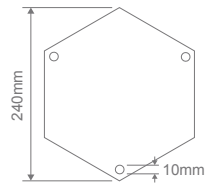

Order Code:	Colour	Globe
15009		2xB22
15013		2xB22
15008		2xB22
15011		2xB22
15010		2xB22