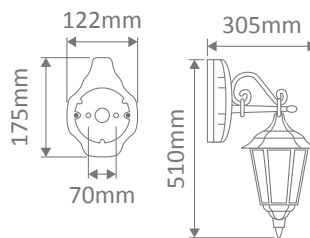

- Wall Bracket
- Pillar Mount
- Post Top
- Pendant
- Single Head on Post (1.32m, 1.96m, 2.37m)
- Twin Head on Post (1.49m, 2.11m, 2.47m, 2.4m "Curved Arm")
- Triple Head on Post (2.47m, 2.4m "Curved Arm")

Specification Features

Input Voltage:	240V
IP rating (IP):	43
Requires:	Lamp

CHESTER-WB-S-UP

Straight Arm Facing Up

Diagrams / Additional

Order Code:	Colour	Globe
14972	Beige	1xB22
14973	Black	1xB22
14974	Burgundy	1xB22
14975	Green	1xB22
14977	White	1xB22

CHESTER-WB-S-DN

Straight Arm Facing Down

Diagrams / Additional

Order Code:	Colour	Globe
14978	Beige	1xB22
14979	Black	1xB22
14980	Burgundy	1xB22
14981	Green	1xB22
14983	White	1xB22

CHESTER-WB-C-UP

Curved Arm Facing Up