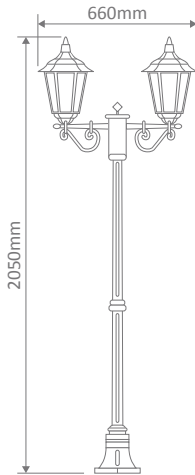

- Wall Bracket
- Pillar Mount
- Post Top
- Pendant
- Single Head on Post (1.32m, 1.96m, 2.37m)
- Twin Head on Post (1.49m, 2.11m, 2.47m, 2.4m "Curved Arm")
- Triple Head on Post (2.47m, 2.4m "Curved Arm")

Specification Features

Input Voltage:	240V
IP rating (IP):	43
Requires:	Lamp

CHESTER-WB-S-UP

Straight Arm Facing Up

Diagrams / Additional

Order Code:	Colour	Globe
14972	Beige	1xB22
14973	Black	1xB22
14974	Burgundy	1xB22
14975	Green	1xB22
14977	White	1xB22

CHESTER-1P-1.32M

Diagrams / Additional

Order Code:	Colour	Globe
14990		2xB22
14991		2xB22
14992		2xB22
14993		2xB22
14995		2xB22

CHESTER-2P-1.49M

Diagrams / Additional

Order Code:	Colour	Globe
14996		2xB22
14997		2xB22
14998		2xB22
14999		2xB22
15001		2xB22

Chester Multiple Application Exterior Light

CHESTER-1P-1.96M

Diagrams / Additional

Order Code:	Colour	Globe
15003		1xB22
15007		1xB22
15002		1xB22
15005		1xB22
15004		1xB22

CHESTER-2P-2.11M

Diagrams / Additional