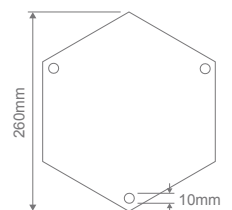

- Wall Bracket
- Pillar Mount
- Post Top
- Pendant
- Single Head on Post (1.32m, 1.96m, 2.37m)
- Twin Head on Post (1.49m, 2.11m, 2.47m, 2.4m "Curved Arm")
- Triple Head on Post (2.47m, 2.4m "Curved Arm")

Order Code:	Colour	Globe
15026		3xB22
15027		3xB22
15028		3xB22
15029		3xB22
15031		3xB22

CHESTER-2P-2.4M

Diagrams / Additional

Order Code:	Colour	Globe
15050		2xB22
15051		2xB22
15052		2xB22
15053		2xB22
15055		2xB22