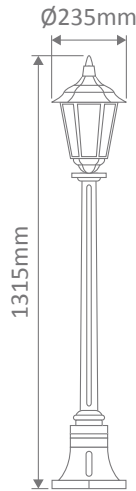

- Wall Bracket
- Pillar Mount
- Post Top
- Pendant
- Single Head on Post (1.32m, 1.96m, 2.37m)
- Twin Head on Post (1.49m, 2.11m, 2.47m, 2.4m "Curved Arm")
- Triple Head on Post (2.47m, 2.4m "Curved Arm")

Specification Features

Input Voltage:	240V
IP rating (IP):	43
Requires:	Lamp

CHESTER-WB-S-UP

Straight Arm Facing Up

Diagrams / Additional

Order Code:	Colour	Globe
14972	Beige	1xB22
14973	Black	1xB22
14974	Burgundy	1xB22
14975	Green	1xB22
14977	White	1xB22

CHESTER-1P-1.32M

Diagrams / Additional

Order Code:	Colour	Globe
14990		2xB22
14991		2xB22
14992		2xB22
14993		2xB22
14995		2xB22

CHESTER-2P-1.49M

Diagrams / Additional

Order Code:	Colour	Globe
14996		2xB22
14997		2xB22
14998		2xB22
14999		2xB22
15001		2xB22

Order Code:	Colour	Globe
15026		3xB22
15027		3xB22
15028		3xB22
15029		3xB22
15031		3xB22

CHESTER-2P-2.4M

Diagrams / Additional

Order Code:	Colour	Globe
15050		2xB22
15051		2xB22
15052		2xB22
15053		2xB22
15055		2xB22