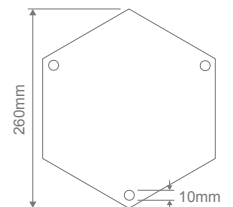

- Wall Bracket
- Pillar Mount
- Post Top
- Pendant
- Single Head on Post (1.32m, 1.96m, 2.37m)
- Twin Head on Post (1.49m, 2.11m, 2.47m, 2.4m "Curved Arm")
- Triple Head on Post (2.47m, 2.4m "Curved Arm")

Order Code:	Colour	Globe
15009		2xB22
15013		2xB22
15008		2xB22
15011		2xB22
15010		2xB22

CHESTER-1P-2.37M

Diagrams / Additional

Order Code:	Colour	Globe
15015		1xB22
15019		1xB22
15014		1xB22
15017		1xB22
15016		1xB22