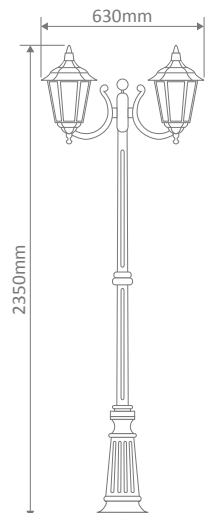

- Wall Bracket
- Pillar Mount
- Post Top
- Pendant
- Single Head on Post (1.32m, 1.96m, 2.37m)
- Twin Head on Post (1.49m, 2.11m, 2.47m, 2.4m "Curved Arm")
- Triple Head on Post (2.47m, 2.4m "Curved Arm")

Order Code:	Colour	Globe
15009		2xB22
15013		2xB22
15008		2xB22
15011		2xB22
15010		2xB22

CHESTER-1P-2.37M

Diagrams / Additional

Order Code:	Colour	Globe
15015		1xB22
15019		1xB22
15014		1xB22
15017		1xB22
15016		1xB22

Chester Multiple Application Exterior Light

CHESTER-2P-2.47M

Diagrams / Additional

Order Code:	Colour	Globe
15020		2xB22
15021		2xB22
15022		2xB22
15023		2xB22
15025		2xB22

CHESTER-3P-2.47M

Diagrams / Additional

Order Code:	Colour	Globe
15026		3xB22
15027		3xB22
15028		3xB22
15029		3xB22
15031		3xB22

CHESTER-2P-2.4M

Diagrams / Additional

Order Code:	Colour	Globe
15050		2xB22
15051		2xB22
15052		2xB22
15053		2xB22
15055		2xB22