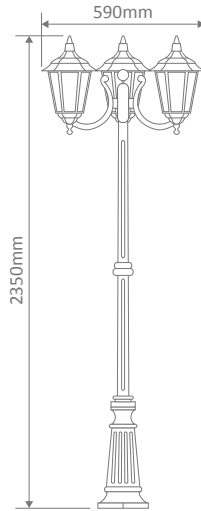

CHESTER-3P-2.4M

Diagrams / Additional