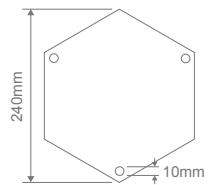

Order Code:	Colour	Globe
14990		2xB22
14991		2xB22
14992		2xB22
14993		2xB22
14995		2xB22