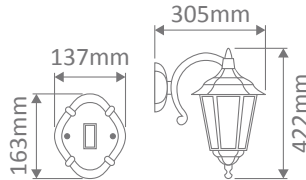

CHESTER-WB-C-DN

Curved Arm Facing Down

Diagrams / Additional

Order Code:	Colour	Globe
15044		1xB22
15045		1xB22
15046		1xB22
15047		1xB22
15049		1xB22