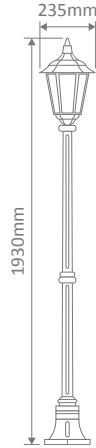

Chester Multiple Application Exterior Light

CHESTER-1P-1.96M

Diagrams / Additional