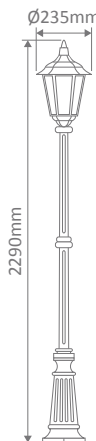

CHESTER-1P-2.37M

Diagrams / Additional