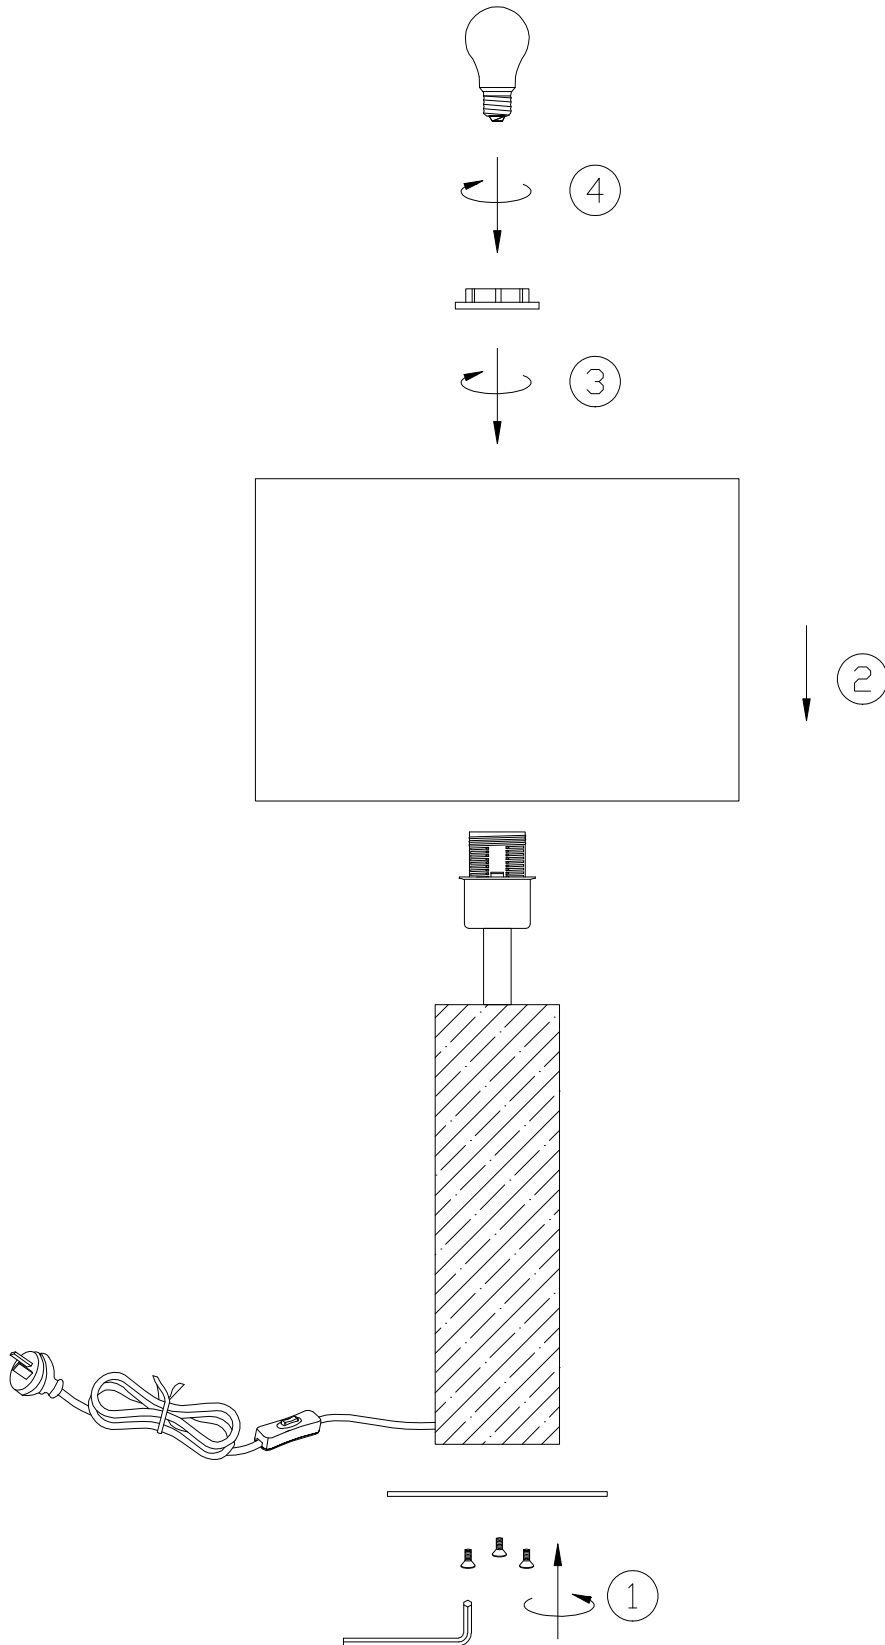

ITEM NO.: CHAD TL

Telbix.

240V ~ 50Hz E27 Max.25Wx1

NOTE: GLOBE NOT INCLUDED

Disclaimer:
Tools not included
Shade ring attached on lamp holder
Globe(s) not included