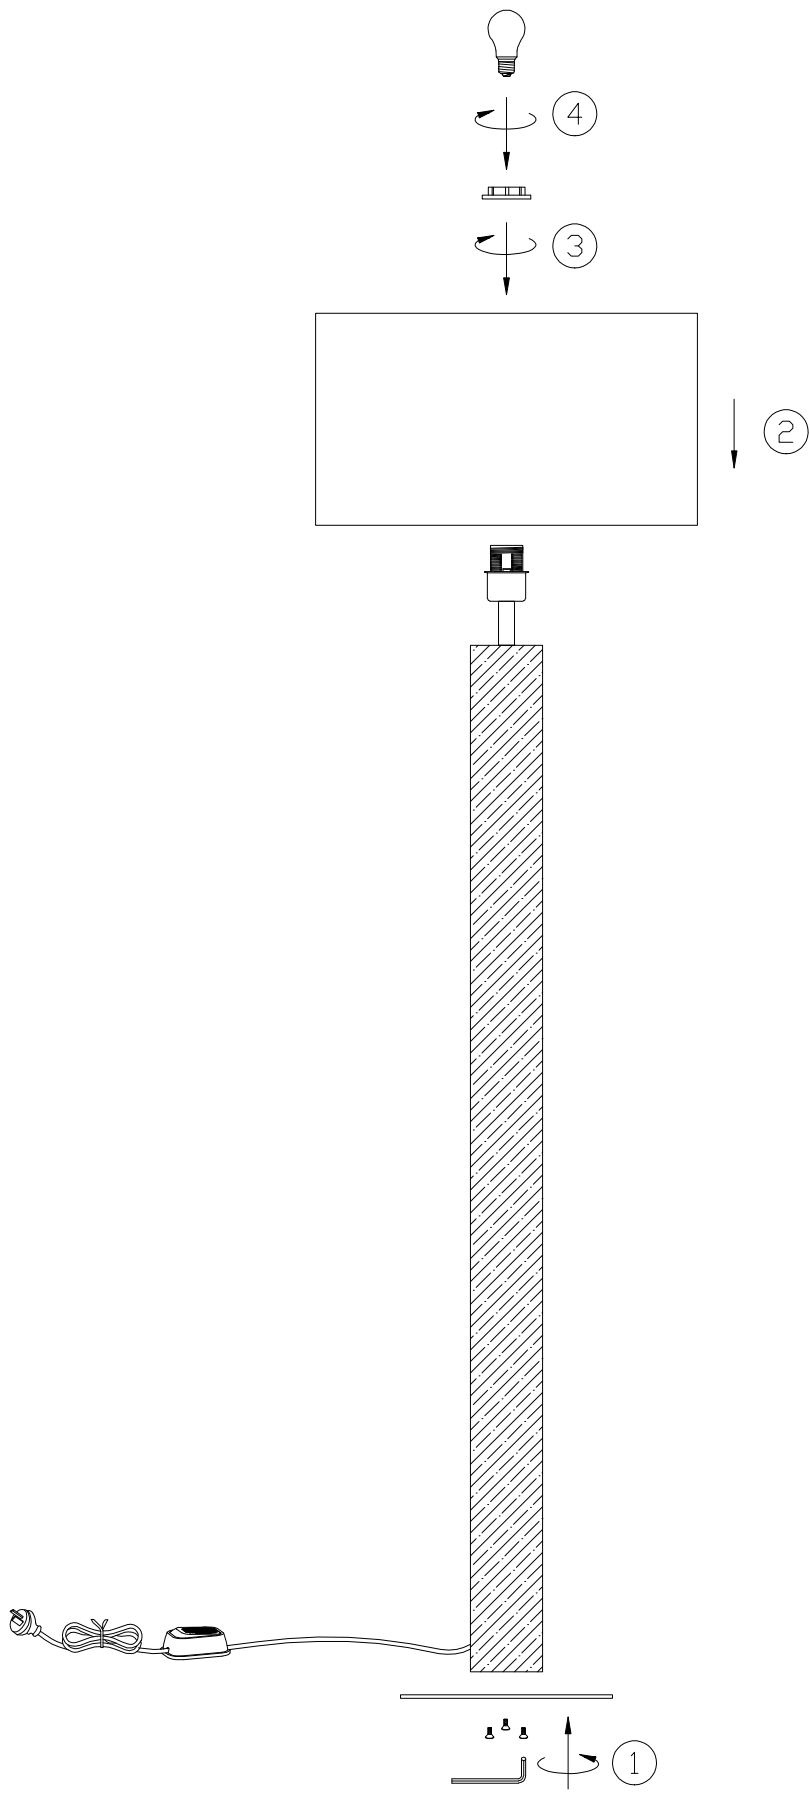

ITEM NO.: CHAD FL

Telbix.

240V ~ 50Hz E27 Max.25Wx1  
NOTE: GLOBE NOT INCLUDED

Disclaimer:  
Tools not included  
Shade ring attached on lamp holder  
Globe(s) not included