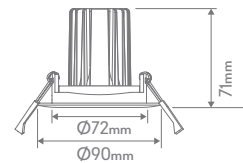

CELL-K75 & P75

Cutout: Ø70-75mm

CELL-D75

Cutout: Ø75-77mm

CELL-T75

Cutout: Ø72-75mm  
Tiltable to 15°

CELL-D90 & DT90

Cutout: Ø90-92mm  
DT90 Tiltable to 15°

CELL-T90

Cutout: Ø85-90mm  
Tiltable to 15°

CELL-W90

Cutout: Ø88-90mm  
W90 wall washer frame is set at a 45° angle.

CELL-S1

Cutout: L100mm x W100mm

CELL-S2

Cutout: L190mm x W100mm

CELL-S3

Cutout: L280mm x W100mm