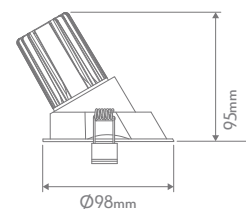

CELL-K75 & P75

Cutout: Ø70-75mm

CELL-D75

Cutout: Ø75-77mm

CELL-T75

Cutout: Ø72-75mm  
Tiltable to 15°

CELL-D90 & DT90

Cutout: Ø90-92mm  
DT90 Tiltable to 15°

CELL-T90

Cutout: Ø85-90mm  
Tiltable to 15°

CELL-W90

Cutout: Ø88-90mm  
W90 wall washer frame is set at a 45° angle.

CELL-S1

Cutout: L100mm x W100mm

CELL-S2

Cutout: L190mm x W100mm

CELL-S3

Cutout: L280mm x W100mm