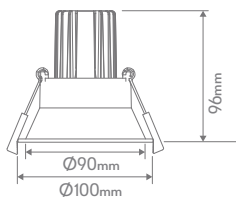

CELL-K75 & P75

Cutout: Ø70-75mm

CELL-D75

Cutout: Ø75-77mm

CELL-T75

Cutout: Ø72-75mm  
Tiltable to 15°

CELL-D90 & DT90

Cutout: Ø90-92mm  
DT90 Tiltable to 15°

CELL-T90

Cutout: Ø85-90mm  
Tiltable to 15°

CELL-W90

Cutout: Ø88-90mm  
W90 wall washer frame is set at a 45° angle.

CELL-S1

Cutout: L100mm x W100mm

CELL-S2

Cutout: L190mm x W100mm

CELL-S3

Cutout: L280mm x W100mm