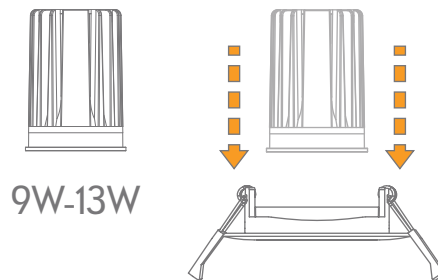

## Cell Frames Multi Frame Solution

Combine the power of one module with multiple frames

Item No. (CELL)		Variants										
		D75	D90	DT90	T75	T90	K75	P75	W90	S1	S2	S3
Frame Colour	White	27048	27050	27078	27052	27054	27064	27062	27056	27058	27060	27070
	Black	27049	27051	27079	27053	27055	27065	27063	27057	27059	27061	27071

CELL-K75 & P75

Cutout: Ø70-75mm

CELL-D75

Cutout: Ø75-77mm

CELL-T75

Cutout: Ø72-75mm  
Tiltable to 15°

CELL-D90 & DT90

Cutout: Ø90-92mm  
DT90 Tiltable to 15°

CELL-T90

Cutout: Ø85-90mm  
Tiltable to 15°

CELL-W90

Cutout: Ø88-90mm  
W90 wall washer frame is set at a 45° angle.

CELL-S1

Cutout: L100mm x W100mm

CELL-S2

Cutout: L190mm x W100mm

CELL-S3

Cutout: L280mm x W100mm