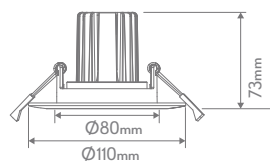

CELL-K75 & P75

Cutout: Ø70-75mm

CELL-D75

Cutout: Ø75-77mm

CELL-T75

Cutout: Ø72-75mm  
Tiltable to 15°

CELL-D90 & DT90

Cutout: Ø90-92mm  
DT90 Tiltable to 15°

CELL-T90

Cutout: Ø85-90mm  
Tiltable to 15°

CELL-W90

Cutout: Ø88-90mm  
W90 wall washer frame is set at a 45° angle.

CELL-S1

Cutout: L100mm x W100mm

CELL-S2

Cutout: L190mm x W100mm

CELL-S3

Cutout: L280mm x W100mm