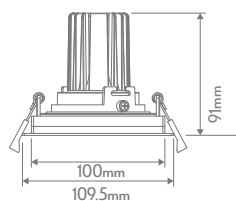

CELL-K75 & P75

Cutout: Ø70-75mm

CELL-D75

Cutout: Ø75-77mm

CELL-T75

Cutout: Ø72-75mm  
Tiltable to 15°

CELL-D90 & DT90

Cutout: Ø90-92mm  
DT90 Tiltable to 15°

CELL-T90

Cutout: Ø85-90mm  
Tiltable to 15°

CELL-W90

Cutout: Ø88-90mm  
W90 wall washer frame is set at a 45° angle.

CELL-S1

Cutout: L100mm x W100mm

CELL-S2

Cutout: L190mm x W100mm

CELL-S3

Cutout: L280mm x W100mm