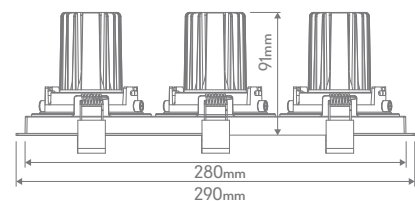

CELL-K75 & P75

Cutout: Ø70-75mm

CELL-D75

Cutout: Ø75-77mm

CELL-T75

Cutout: Ø72-75mm  
Tiltable to 15°

CELL-D90 & DT90

Cutout: Ø90-92mm  
DT90 Tiltable to 15°

CELL-T90

Cutout: Ø85-90mm  
Tiltable to 15°

CELL-W90

Cutout: Ø88-90mm  
W90 wall washer frame is set at a 45° angle.

CELL-S1

Cutout: L100mm x W100mm

CELL-S2

Cutout: L190mm x W100mm

CELL-S3

Cutout: L280mm x W100mm