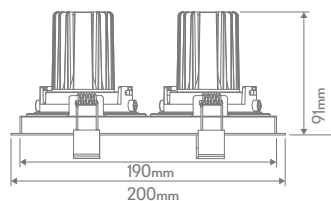

CELL-K75 & P75

Cutout: Ø70-75mm

CELL-D75

Cutout: Ø75-77mm

CELL-T75

Cutout: Ø72-75mm  
Tiltable to 15°

CELL-D90 & DT90

Cutout: Ø90-92mm  
DT90 Tiltable to 15°

CELL-T90

Cutout: Ø85-90mm  
Tiltable to 15°

CELL-W90

Cutout: Ø88-90mm  
W90 wall washer frame is set at a 45° angle.

CELL-S1

Cutout: L100mm x W100mm

CELL-S2

Cutout: L190mm x W100mm

CELL-S3

Cutout: L280mm x W100mm