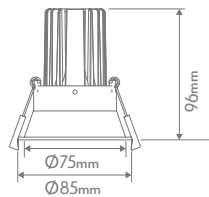

## Cell Frames Multi Frame Solution

Combine the power of one module with multiple frames

Item No. (CELL)		Variants										
		D75	D90	DT90	T75	T90	K75	P75	W90	S1	S2	S3
Frame Colour	White	27048	27050	27078	27052	27054	27064	27062	27056	27058	27060	27070
	Black	27049	27051	27079	27053	27055	27065	27063	27057	27059	27061	27071

CELL-K75 & P75

Cutout: Ø70-75mm

CELL-D75

Cutout: Ø75-77mm

CELL-T75

Cutout: Ø72-75mm  
Tiltable to 15°

CELL-D90 & DT90

Cutout: Ø90-92mm  
DT90 Tiltable to 15°

CELL-T90

Cutout: Ø85-90mm  
Tiltable to 15°

CELL-W90

Cutout: Ø88-90mm  
W90 wall washer frame is set at a 45° angle.

CELL-S1

Cutout: L100mm x W100mm

CELL-S2

Cutout: L190mm x W100mm

CELL-S3

Cutout: L280mm x W100mm