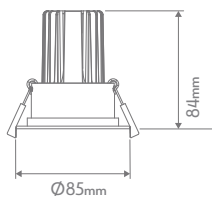

## Cell Frames Multi Frame Solution

Combine the power of one module with multiple frames

Item No. (CELL)		Variants										
		D75	D90	DT90	T75	T90	K75	P75	W90	S1	S2	S3
Frame Colour	White	27048	27050	27078	27052	27054	27064	27062	27056	27058	27060	27070
	Black	27049	27051	27079	27053	27055	27065	27063	27057	27059	27061	27071

CELL-K75 & P75

Cutout: Ø70-75mm

CELL-D75

Cutout: Ø75-77mm

CELL-T75

Cutout: Ø72-75mm  
Tiltable to 15°

CELL-D90 & DT90

Cutout: Ø90-92mm  
DT90 Tiltable to 15°

CELL-T90

Cutout: Ø85-90mm  
Tiltable to 15°

CELL-W90

Cutout: Ø88-90mm  
W90 wall washer frame is set at a 45° angle.

CELL-S1

Cutout: L100mm x W100mm

CELL-S2

Cutout: L190mm x W100mm

CELL-S3

Cutout: L280mm x W100mm