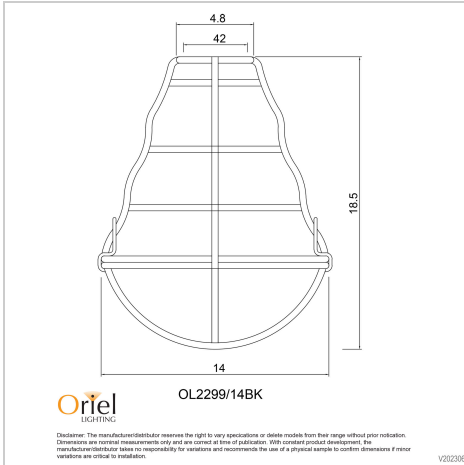

Primary Material	METAL
Supplier Code	OL2299/14BK
UPI	9324879203388
Electrician To Install	DIY shade – installed on existing cord set or fitting
DIY	A competent handy-person can DIY
Warranty / Guarantee	12 Month Replacement Guarantee

Images

Unless stated, fittings do not include globes (bulbs). No representations are made as to the suitability of this product for your application. All fixed lights (other than DIY lights) should be installed by a licensed electrical contractor. Due to continuing product development, some specifications may change over time. Refer to our detailed Terms and Conditions, online at: www.oriel-lighting.com.au | Details and specifications are current at the time of printing, and with constant product development, subject to change.

(c) Oriel Lighting

quality lighting at affordable prices | specifications subject to change without notice - check the website for the latest information | www.oriel-lighting.com.au