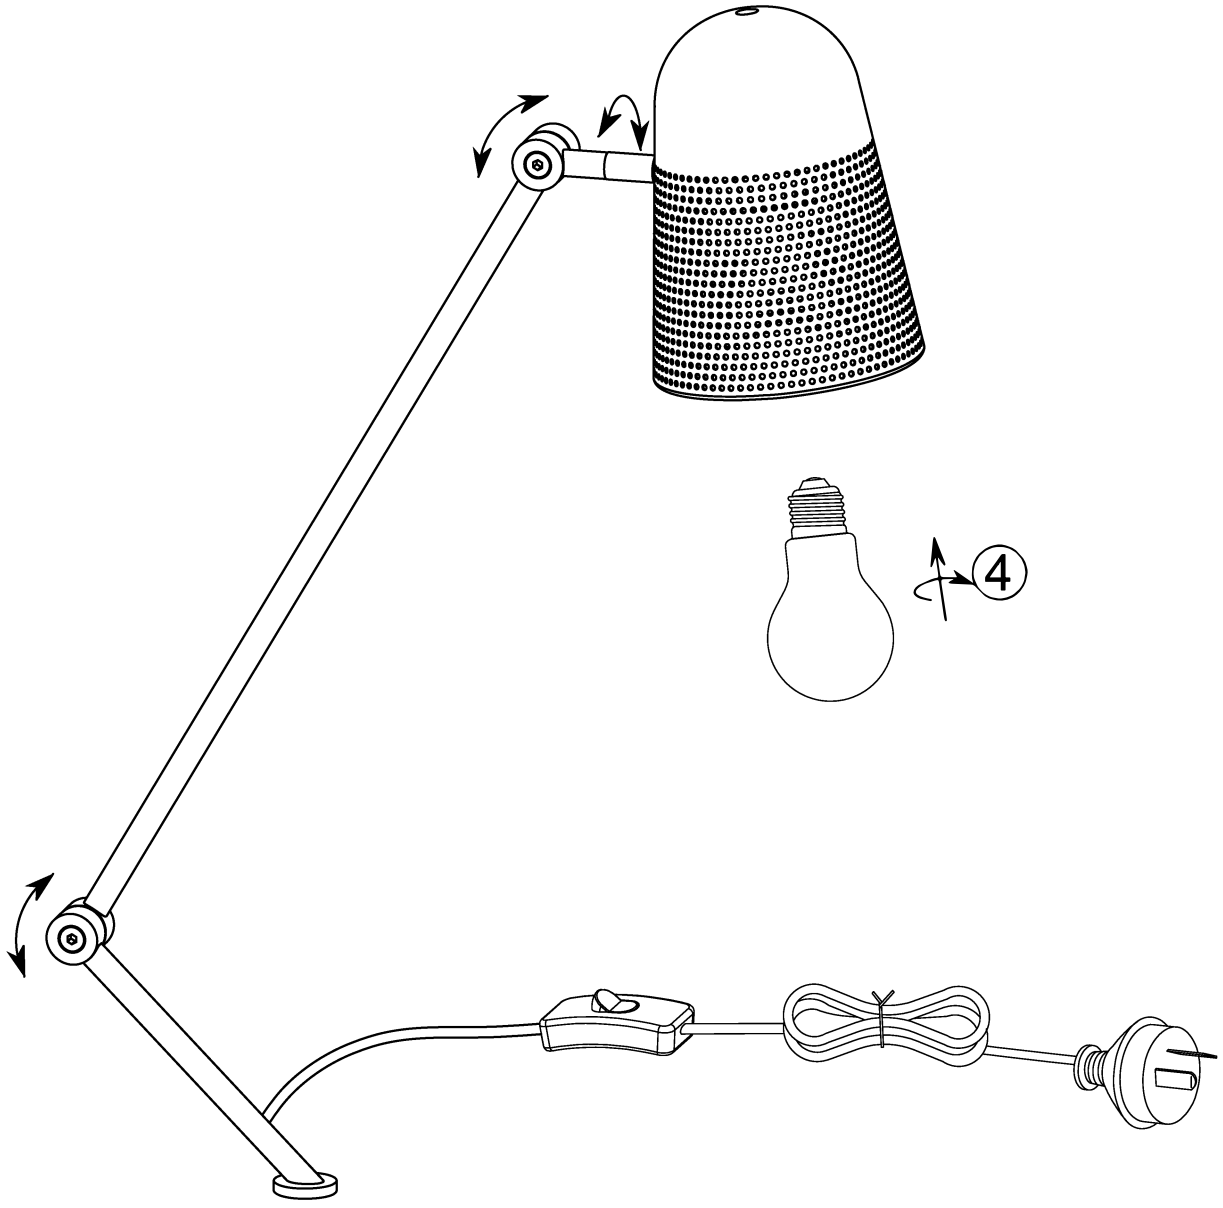

# ITEMNO.: CADENA TL

Disclaimer:  
/  Tools not included  
 Shade ring attached on lamp holder  
 Globe(s) not included

240V ~ 50Hz E27 Max.25W x1

NOTE: GLOBE NOT INCLUDED

**Telbix.**