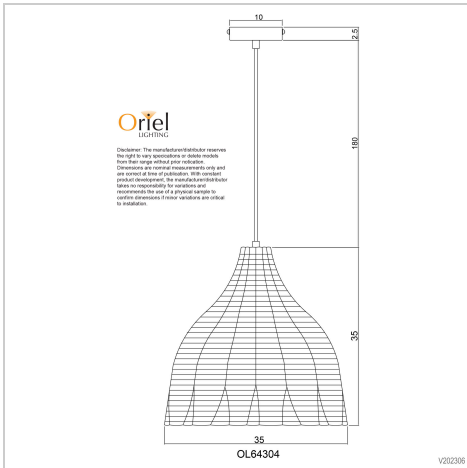

Fitting Suspension	180
Fitting Material	Rattan Cane
Cord / Wire Material	WHITE PVC
PLU	76313
Supplier Code	OL64304
UPI	9324879222013
Electrician To Install	This fitting should be installed by a licenced electrician
Warranty / Guarantee	12 Month Replacement Guarantee

Images

Unless stated, fittings do not include globes (bulbs). No representations are made as to the suitability of this product for your application. All fixed lights (other than DIY lights) should be installed by a licensed electrical contractor. Due to continuing product development, some specifications may change over time. Refer to our detailed Terms and Conditions, online at: www.oriel-lighting.com.au | Details and specifications are current at the time of printing, and with constant product development, subject to change.

(c) Oriel Lighting

quality lighting at affordable prices | specifications subject to change without notice - check the website for the latest information | www.oriel-lighting.com.au