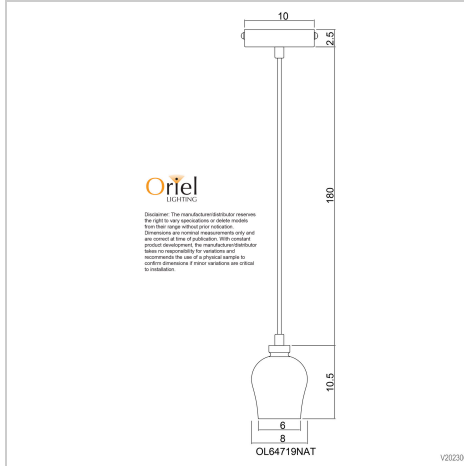

Primary Material	TIMBER
Supplier Code	OL64719NAT
UPI	9324879206037
Electrician To Install	This fitting should be installed by a licenced electrician
Warranty / Guarantee	12 Month Replacement Guarantee

Images

Unless stated, fittings do not include globes (bulbs). No representations are made as to the suitability of this product for your application. All fixed lights (other than DIY lights) should be installed by a licensed electrical contractor. Due to continuing product development, some specifications may change over time. Refer to our detailed Terms and Conditions, online at: www.orient-lighting.com.au | Details and specifications are current at the time of printing, and with constant product development, subject to change.

(c) Oriel Lighting

quality lighting at affordable prices | specifications subject to change without notice - check the website for the latest information | www.orient-lighting.com.au