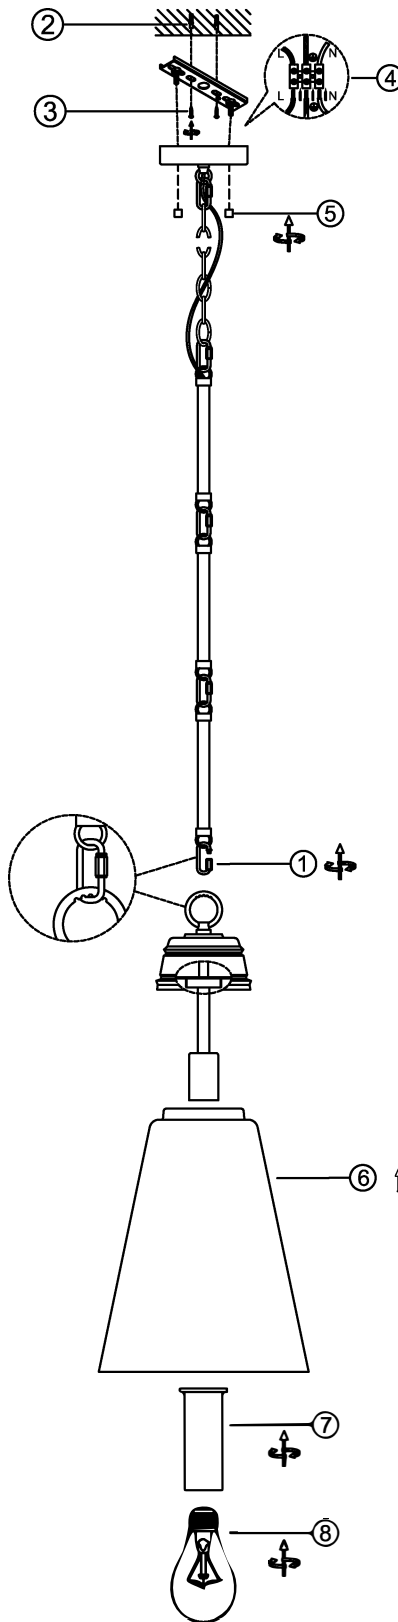

ITEM NO.: BRINE PE28/40

IP20

240V - 50Hz E27 Max.25Wx1

Telbix.

NOTE: GLOBE NOT INCLUDED

IMPORTANT

Must be installed by a qualified electrical contractor.
Install in accordance with AS/NSZ3000.