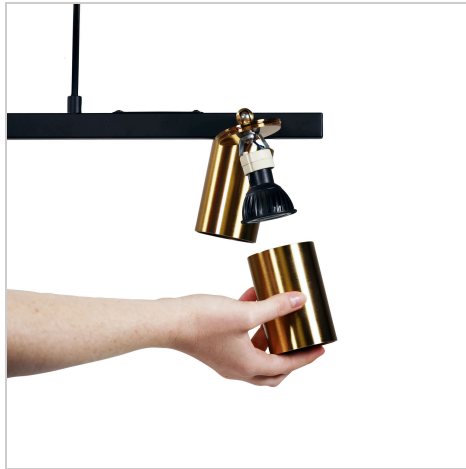

product specification

www.oriel-lighting.com.au

BRIDGE 6 BLACK AND BRASS

SKU:OL56013/6SB

The Bridge.6 Pendant light features six GU10 spotlights, the direction of these spotlights can be individually adjusted. Suitable for installation on a flat or sloped ceiling, the 180cm cord suspension allows for simple height adjustment during installation. The front of the spot-head is removeable for easier GU10 globe replacement, supplied without globes, allowing the end user to select the most appropriate light source for their application.

Additional information

Shipping Weight	3.1 kg
Shipping Carton Dimensions	15.0 × 23.0 × 93.0 cm
Brand	Oriel Lighting
Colour	SATIN BRASS
Globe Qty	6
Globe Type	GU10
Max. Wattage	35w
Globe Included	NO
Recommended Globe	A-LED-670754060
Voltage	240V
Overall Height	177
Overall Width	90
Overall Depth	19
Fitting Canopy	L50 H3 W5
Fitting Suspension	165
Fitting Other Dimension	Spot L9 D6
Supplier Code	OL56013/6SB

UPI	9324879225298
Electrician To Install	This fitting should be installed by a licenced electrician
Warranty / Guarantee	12 Month Replacement Guarantee

Images

Unless stated, fittings do not include globes (bulbs). No representations are made as to the suitability of this product for your application. All fixed lights (other than DIY lights) should be installed by a licensed electrical contractor. Due to continuing product development, some specifications may change over time. Refer to our detailed Terms and Conditions, online at: www.oriel-lighting.com.au | Details and specifications are current at the time of printing, and with constant product development, subject to change.