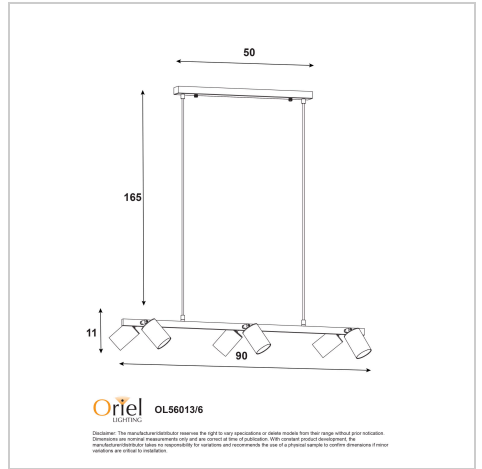

UPI	9324879225298
Electrician To Install	This fitting should be installed by a licenced electrician
Warranty / Guarantee	12 Month Replacement Guarantee

Images

Unless stated, fittings do not include globes (bulbs). No representations are made as to the suitability of this product for your application. All fixed lights (other than DIY lights) should be installed by a licensed electrical contractor. Due to continuing product development, some specifications may change over time. Refer to our detailed Terms and Conditions, online at: www.oriel-lighting.com.au | Details and specifications are current at the time of printing, and with constant product development, subject to change.

(c) Oriel Lighting

quality lighting at affordable prices | specifications subject to change without notice - check the website for the latest information | www.oriel-lighting.com.au