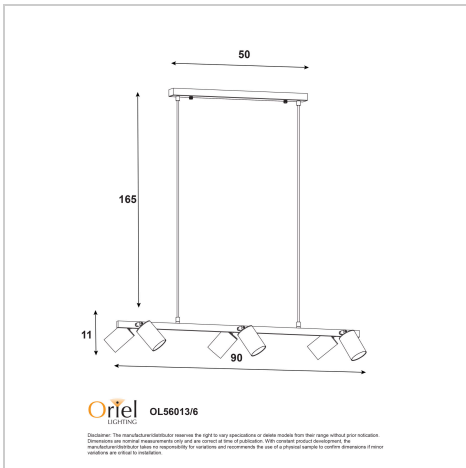

UPI	9324879225281
Electrician To Install	This fitting should be installed by a licenced electrician
Warranty / Guarantee	12 Month Replacement Guarantee

Images

Unless stated, fittings do not include globes (bulbs). No representations are made as to the suitability of this product for your application. All fixed lights (other than DIY lights) should be installed by a licensed electrical contractor. Due to continuing product development, some specifications may change over time. Refer to our detailed Terms and Conditions, online at: www.oriel-lighting.com.au | Details and specifications are current at the time of printing, and with constant product development, subject to change.

(c) Oriel Lighting

quality lighting at affordable prices | specifications subject to change without notice - check the website for the latest information | www.oriel-lighting.com.au