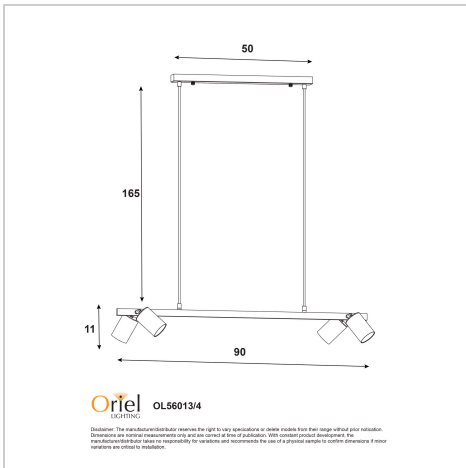

UPI	9324879225274
Electrician To Install	This fitting should be installed by a licenced electrician
Warranty / Guarantee	12 Month Replacement Guarantee

Images

Unless stated, fittings do not include globes (bulbs). No representations are made as to the suitability of this product for your application. All fixed lights (other than DIY lights) should be installed by a licensed electrical contractor. Due to continuing product development, some specifications may change over time. Refer to our detailed Terms and Conditions, online at: www.oriel-lighting.com.au | Details and specifications are current at the time of printing, and with constant product development, subject to change.

(c) Oriel Lighting

quality lighting at affordable prices | specifications subject to change without notice - check the website for the latest information | www.oriel-lighting.com.au