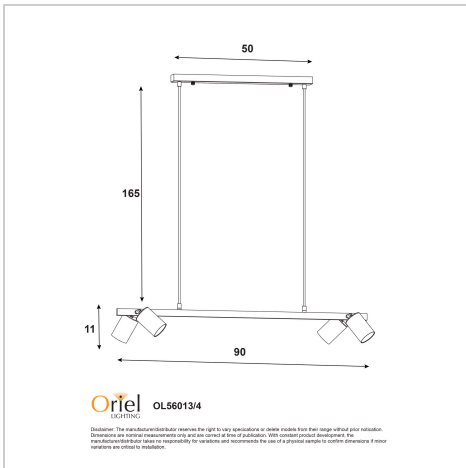

UPI	9324879225267
Electrician To Install	This fitting should be installed by a licenced electrician
Warranty / Guarantee	12 Month Replacement Guarantee

Images

Unless stated, fittings do not include globes (bulbs). No representations are made as to the suitability of this product for your application. All fixed lights (other than DIY lights) should be installed by a licensed electrical contractor. Due to continuing product development, some specifications may change over time. Refer to our detailed Terms and Conditions, online at: www.oriel-lighting.com.au | Details and specifications are current at the time of printing, and with constant product development, subject to change.

(c) Oriel Lighting

quality lighting at affordable prices | specifications subject to change without notice - check the website for the latest information | www.oriel-lighting.com.au