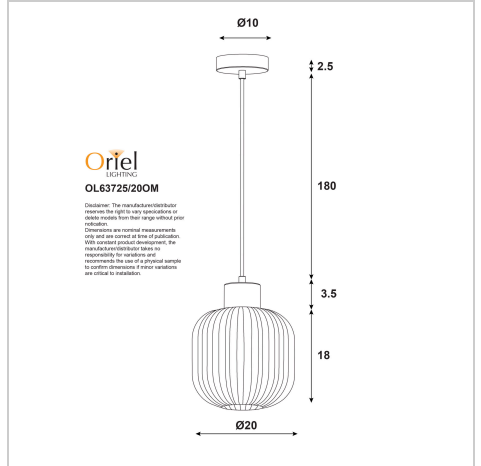

Fitting Glass	H18 D20
Supplier Code	OL63725/200M
UPI	9324879225441
Electrician To Install	This fitting should be installed by a licenced electrician
Warranty / Guarantee	12 Month Replacement Guarantee

Images

Unless stated, fittings do not include globes (bulbs). No representations are made as to the suitability of this product for your application. All fixed lights (other than DIY lights) should be installed by a licensed electrical contractor. Due to continuing product development, some specifications may change over time. Refer to our detailed Terms and Conditions, online at: www.oriel-lighting.com.au | Details and specifications are current at the time of printing, and with constant product development, subject to change.

(c) Oriel Lighting

quality lighting at affordable prices | specifications subject to change without notice - check the website for the latest information | www.oriel-lighting.com.au