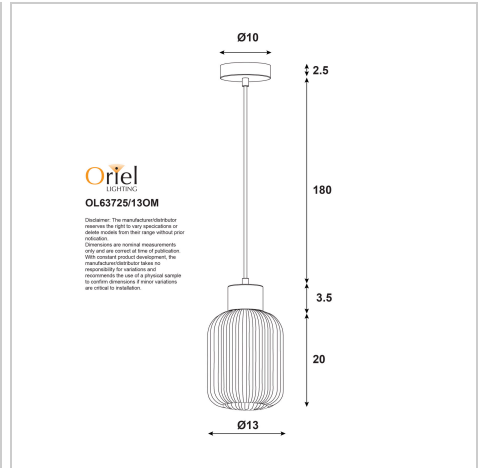

Fitting Glass	H20 D13
Supplier Code	OL63725/13OM
UPI	9324879225434
Electrician To Install	This fitting should be installed by a licenced electrician
Warranty / Guarantee	12 Month Replacement Guarantee

Images

Unless stated, fittings do not include globes (bulbs). No representations are made as to the suitability of this product for your application. All fixed lights (other than DIY lights) should be installed by a licensed electrical contractor. Due to continuing product development, some specifications may change over time. Refer to our detailed Terms and Conditions, online at: www.oriel-lighting.com.au | Details and specifications are current at the time of printing, and with constant product development, subject to change.

(c) Oriel Lighting

quality lighting at affordable prices | specifications subject to change without notice - check the website for the latest information | www.oriel-lighting.com.au