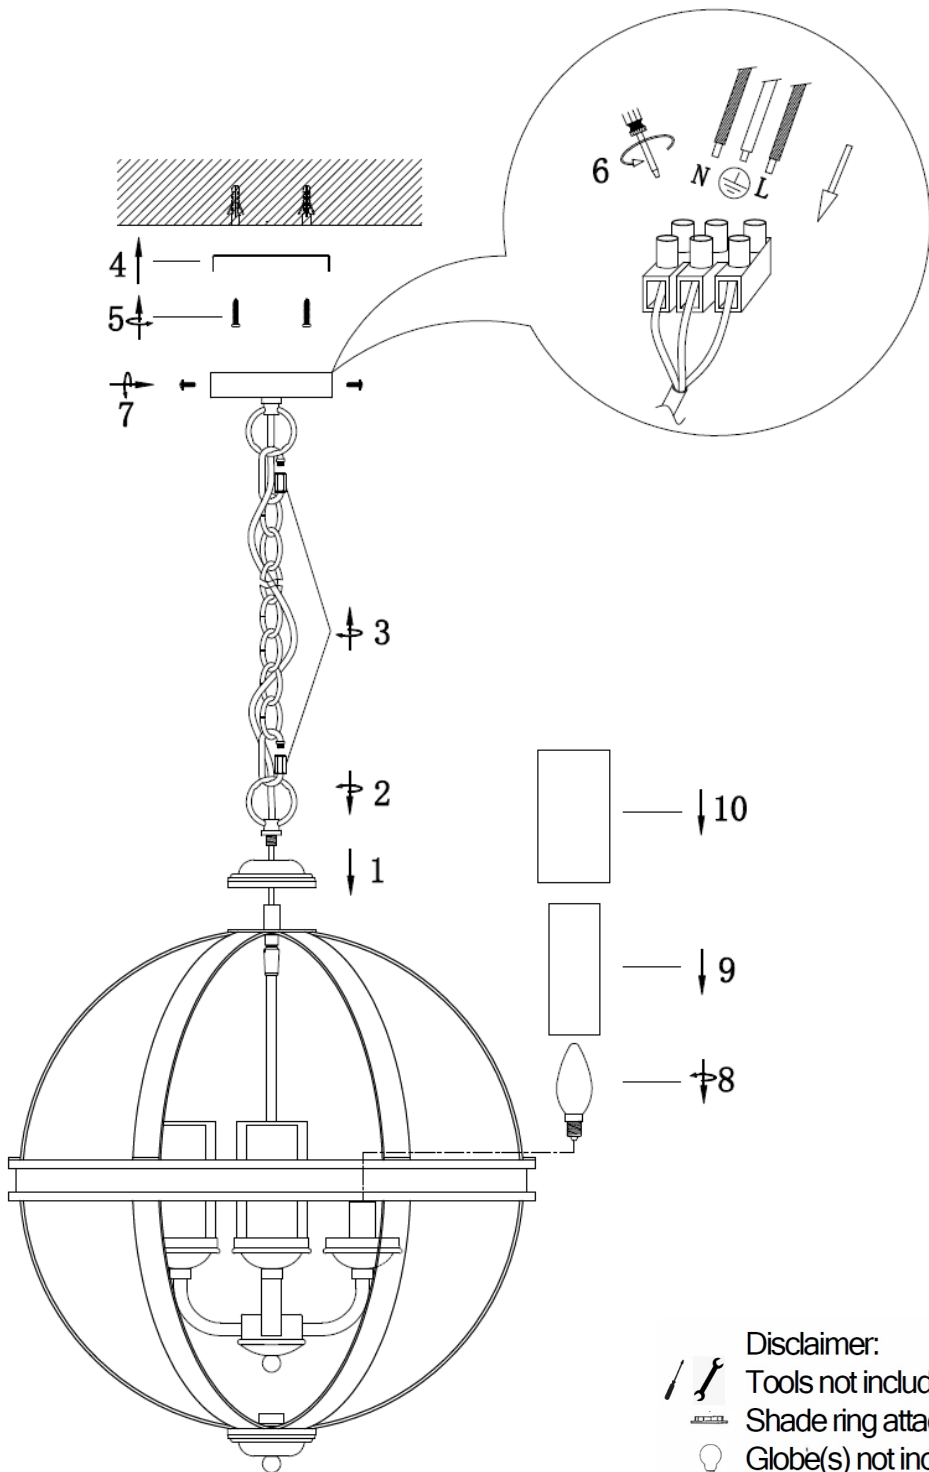

ITEM NO.:BODUM PE4

- Disclaimer:
- Tools not included
 - Shade ring attached on lamp holder
 - Globe(s) not included

240V ~ 50Hz E14 Max.25W x4

NOTE: GLOBE NOT INCLUDED

IMPORTANT
 Must be installed by a qualified electrical contractor.
 Install in accordance with AS/NZ3000