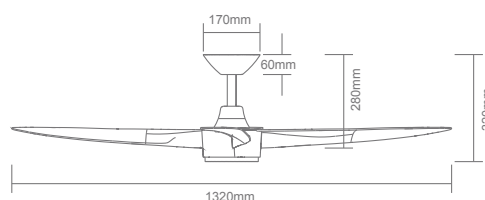

Blast-52

4 Blade 52" Ceiling Fan with Optional Light Kit

Description

The BLAST DC Ceiling Fan Series is a modern and slimline ceiling fan design that offers a modern moulded simplistic look which will suit most decors. Available in a 3 Blade 48" 1220mm blade length or 4 Blade 52" 1320mm blade length with the choice of an 18W LED CCT Switchable light Kit as an optional accessory if a light option is required. Choose from 3000K Warm White, 4000K Neutral White or 5000K White via the remote control. The remote control also features a 9-speed function and fan timer and reverse Winter/Summer mode included. Optional Light Kit is fully dimmable via remote control. Constructed from ABS Polymer, the BLAST Series is lightweight, quiet and offers superior airflow. Super energy efficient DC Motor, drawing only 25W at high speed. Smart fan adaptable with a smart chip accessory, that is compatible with Google Home and Alexa. Other optional accessories include extension rods, DC Bluetooth Wall Controller as well as Ceiling Pitch Accessory for raked ceiling installations. Suitable for Indoor and Outdoor Undercover use. Backed by a 6 Year Warranty*.

Specification Features

Input Voltage:	240V AC
Power (W):	25W
Type of motor:	DC
Blade Pitch:	14.5°
Blade Length:	52" - 1320mm
Net Weight:	4.1kgs
Construction:	ABS Polymer motor, canopy and blades
IP Rating:	IPX0
Winter/Summer Function:	Yes
Tropically Rated	Yes
Extension Rod Available:	Yes
Remote Control:	Yes (9 Speed)

AirFlow m³/h

Speeds									
1	2	3	4	5	6	7	8	9	
4165	4673	8963	9990	10,843	11,665	12,074	13,141	14,305	

Optional Light Kit

Luminaire (LED)	18W	Lumen Output:		
CCT:	3000K - 4000K - 6000K (Switchable)	3000K	4000K	6000K
Dimmable:	Yes	1800lm	1900lm	1950lm
Luminaire Lifespan (hrs)	10,000hrs	CRI		
Net Weight:	0.22kgs	≥80		

Diagrams / Additional

Box Measurements: 735mm x 360mm x 210mm

Gross Weight: 6.1kgs

BLAST-52

BLAST-52-L

Item No.	Variant	
	Blk	Wht
BLAST-52	60149	60148
BLAST-LIGHT-KIT	60152	60151
CFA-DR1	60100	60101