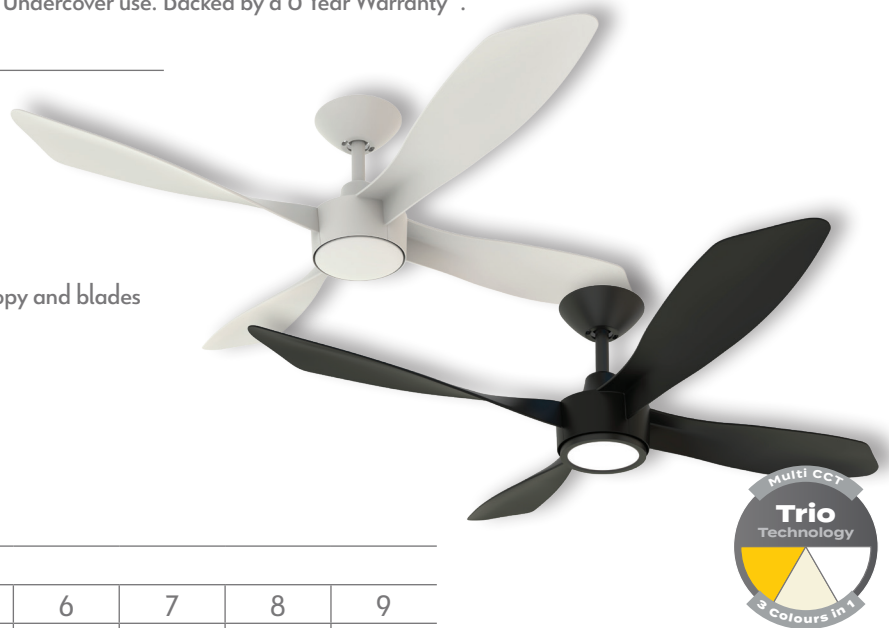

Blast-52

4 Blade 52" Ceiling Fan with Optional Light Kit

Description

The BLAST DC Ceiling Fan Series is a modern and slimline ceiling fan design that offers a modern moulded simplistic look which will suit most decors. Available in a 3 Blade 48" 1220mm blade length or 4 Blade 52" 1320mm blade length with the choice of an 18W LED CCT Switchable light Kit as an optional accessory if a light option is required. Choose from 3000K Warm White, 4000K Neutral White or 5000K White via the remote control. The remote control also features a 9-speed function and fan timer and reverse Winter/Summer mode included. Optional Light Kit is fully dimmable via remote control. Constructed from ABS Polymer, the BLAST Series is lightweight, quiet and offers superior airflow. Super energy efficient DC Motor, drawing only 25W at high speed. Smart fan adaptable with a smart chip accessory, that is compatible with Google Home and Alexa. Other optional accessories include extension rods, DC Bluetooth Wall Controller as well as Ceiling Pitch Accessory for raked ceiling installations. Suitable for Indoor and Outdoor Undercover use. Backed by a 6 Year Warranty*.

Specification Features

Input Voltage:	240V AC
Power (W):	25W
Type of motor:	DC
Blade Pitch:	14.5°
Blade Length:	52" - 1320mm
Net Weight:	4.1kgs
Construction:	ABS Polymer motor, canopy and blades
IP Rating:	IPX0
Winter/Summer Function:	Yes
Tropically Rated	Yes
Extension Rod Available:	Yes
Remote Control:	Yes (9 Speed)

AirFlow m³/h

Speeds									
1	2	3	4	5	6	7	8	9	
4165	4673	8963	9990	10,843	11,665	12,074	13,141	14,305	

Optional Light Kit

Luminaire (LED)	18W	Lumen Output:		
CCT:	3000K - 4000K - 6000K (Switchable)	3000K	4000K	6000K
Dimmable:	Yes	1800lm	1900lm	1950lm
Luminaire Lifespan (hrs)	10,000hrs	CRI		
Net Weight:	0.22kgs	≥80		