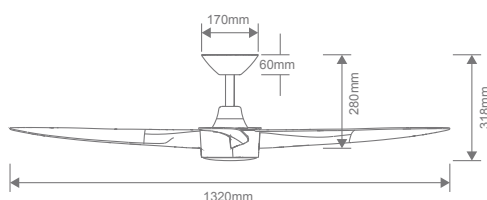

Blast-52

4 Blade 52" Ceiling Fan with Optional Light Kit

Description

The BLAST DC Ceiling Fan Series is a modern and slimline ceiling fan design that offers a modern moulded simplistic look which will suit most decors. Available in a 3 Blade 48" 1220mm blade length or 4 Blade 52" 1320mm blade length with the choice of an 18W LED CCT Switchable light Kit as an optional accessory if a light option is required. Choose from 3000K Warm White, 4000K Neutral White or 5000K White via the remote control. The remote control also features a 9-speed function and fan timer and reverse Winter/Summer mode included. Optional Light Kit is fully dimmable via remote control. Constructed from ABS Polymer, the BLAST Series is lightweight, quiet and offers superior airflow. Super energy efficient DC Motor, drawing only 25W at high speed. Smart fan adaptable with a smart chip accessory, that is compatible with Google Home and Alexa. Other optional accessories include extension rods, DC Bluetooth Wall Controller as well as Ceiling Pitch Accessory for raked ceiling installations. Suitable for Indoor and Outdoor Undercover use. Backed by a 6 Year Warranty*.

Specification Features

Input Voltage:	240V AC
Power (W):	25W
Type of motor:	DC
Blade Pitch:	14.5°
Blade Length:	52" - 1320mm
Net Weight:	4.1kgs
Construction:	ABS Polymer motor, canopy and blades
IP Rating:	IPX0
Winter/Summer Function:	Yes
Tropically Rated	Yes
Extension Rod Available:	Yes
Remote Control:	Yes (9 Speed)

AirFlow m³/h

Speeds									
1	2	3	4	5	6	7	8	9	
4165	4673	8963	9990	10,843	11,665	12,074	13,141	14,305	

Optional Light Kit

Luminaire (LED)	18W	Lumen Output:		
CCT:	3000K - 4000K - 6000K (Switchable)	3000K	4000K	6000K
Dimmable:	Yes	1800lm	1900lm	1950lm
Luminaire Lifespan (hrs)	10,000hrs	CRI		
Net Weight:	0.22kgs	≥80		

Diagrams / Additional

Box Measurements: 735mm x 360mm x 210mm

Gross Weight: 6.1kgs

BLAST-52

BLAST-52-L

Item No.	Variant	
	Blk	Wht
BLAST-52	60149	60148
BLAST-LIGHT-KIT	60152	60151
CFA-DR1	60100	60101