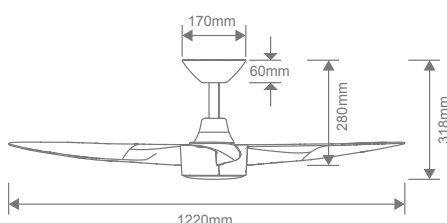

Specification Features

Input Voltage:	240V AC
Power (W):	25W
Type of motor:	DC
Blade Pitch:	14.5°
Blade Length:	48" - 1220mm
Net Weight:	3.6kgs
Construction:	ABS Polymer motor, canopy and blades
IP Rating:	IPX0
Winter/Summer Function:	Yes
Tropically Rated	Yes
Extension Rod Available:	Yes
Remote Control:	Yes (9 Speed)

AirFlow m³/h

Speeds									
1	2	3	4	5	6	7	8	9	
3883	5087	8646	9768	10,586	11,202	12,653	13,048	13,850	

Optional Light Kit

Luminaire (LED)	18W	Lumen Output:		
CCT:	3000K - 4000K - 6000K (Switchable)	3000K	4000K	6000K
Dimmable:	Yes	1800lm	1900lm	1950lm
Luminaire Lifespan (hrs)	10,000hrs	CRI: ≥80		
Net Weight:	0.22kgs			

Item No.	Variant	
	Blk	Wht
BLAST-48	60146	60145
BLAST-LIGHT-KIT	60152	60151
CFA-DRI	60100	60101

Diagrams / Additional

BLAST-48

BLAST-48-L

Box Measurements: 735mm x 360mm x 210mm

Gross Weight: 5.6kgs