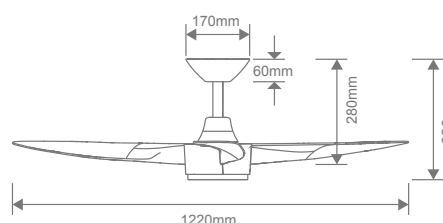

Specification Features

Input Voltage:	240V AC
Power (W):	25W
Type of motor:	DC
Blade Pitch:	14.5°
Blade Length:	48" - 1220mm
Net Weight:	3.6kgs
Construction:	ABS Polymer motor, canopy and blades
IP Rating:	IPX0
Winter/Summer Function:	Yes
Tropically Rated	Yes
Extension Rod Available:	Yes
Remote Control:	Yes (9 Speed)

AirFlow m³/h

Speeds									
1	2	3	4	5	6	7	8	9	
3883	5087	8646	9768	10,586	11,202	12,653	13,048	13,850	

Optional Light Kit

Luminaire (LED)	18W	Lumen Output:		
CCT:	3000K - 4000K - 6000K (Switchable)	3000K	4000K	6000K
Dimmable:	Yes	1800lm	1900lm	1950lm
Luminaire Lifespan (hrs)	10,000hrs	CRI: ≥80		
Net Weight:	0.22kgs			

Item No.	Variant	
	Blk	Wht
BLAST-48	60146	60145
BLAST-LIGHT-KIT	60152	60151
CFA-DRI	60100	60101

Diagrams / Additional

BLAST-48

BLAST-48-L

Box Measurements: 735mm x 360mm x 210mm

Gross Weight: 5.6kgs