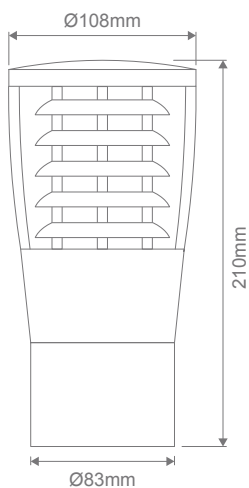

### Description

Conical bollard head only to suit 76mm post. Featuring die-cast aluminium body. Available in Beige, Black, Silver, Green and White powder-coated finishes.

### Specification Features

Input Voltage: 240V AC  
 Power (W): 25W LED Max  
 IP rating (IP): 54  
 Lamp base: E27 (Lamp not included)

*Note: Bollard head only to suit 76mm post*

### Diagrams / Additional

*Use this adapter for a 60mm post*

| Item No.      | Variant |       |        |       |       |
|---------------|---------|-------|--------|-------|-------|
|               | Beige   | Black | Silver | Green | White |
| <b>BL-300</b> | 10718   | 10719 | 10720  | 10721 | 10722 |