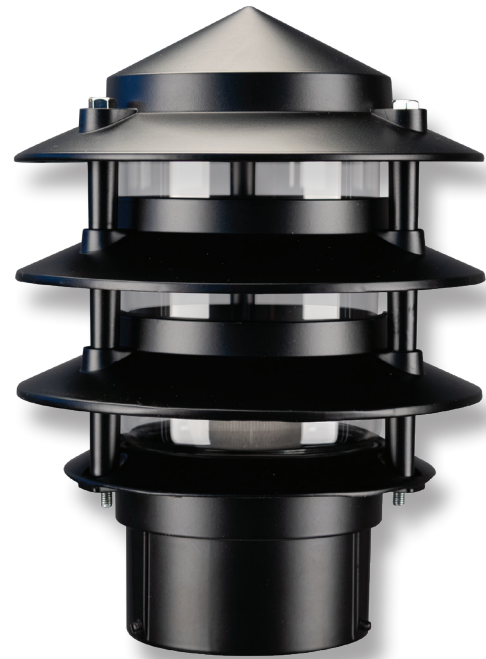

## BL-100 3 Tier Bollard Head

### Description

Tiered conical helmet bollard to suit 76mm post.

### Specification Features

Input Voltage: 240V  
 IP rating (IP): 44  
 Globe Base: E27 (Lamp not included)

### Diagrams / Additional

Use this adapter for a 60mm post

Item No.	Variant				
	Beige	Black	Silver	Green	White
BL-100	10700	10701	10702	10703	10704

Item No.	Variant
BL-A1	10724