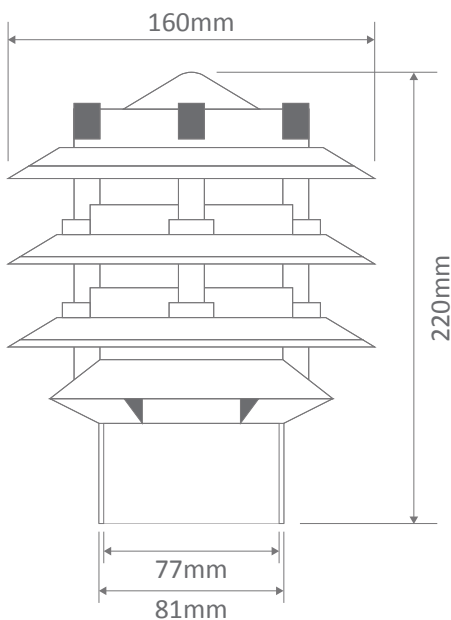

## BL-100 3 Tier Bollard Head

### Description

Tiered conical helmet bollard to suit 76mm post.

### Specification Features

Input Voltage: 240V  
 IP rating (IP): 44  
 Globe Base: E27 (Lamp not included)

### Diagrams / Additional

Use this adapter for a 60mm post

Item No.	Variant				
	Beige	Black	Silver	Green	White
BL-100	10700	10701	10702	10703	10704

Item No.	Variant
BL-A1	10724